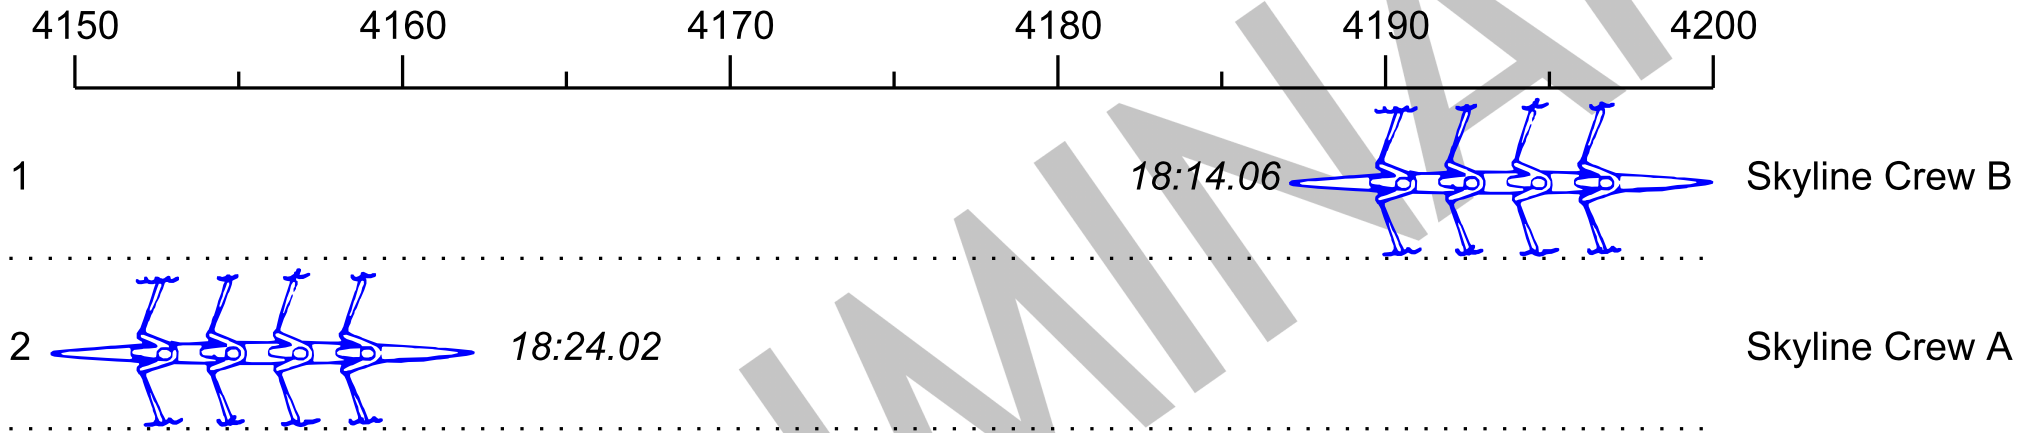

# 2013 Columbus Fall Classic Results

## Race 12: 10:45 AM Womens Open 4x Final

Place	Bow	Organization	Net Time	%	Delta	Raw	Handicap	Penalty	Start	Finish
1st	64	Skyline Crew B (D. Thesiger)	18:14.06			18:14.06			03:07:02.00	03:25:16.06
2nd	65	Skyline Crew A (M. Hagan)	18:24.02	0.9%	00:09.96	18:24.02			03:05:19.00	03:23:43.02