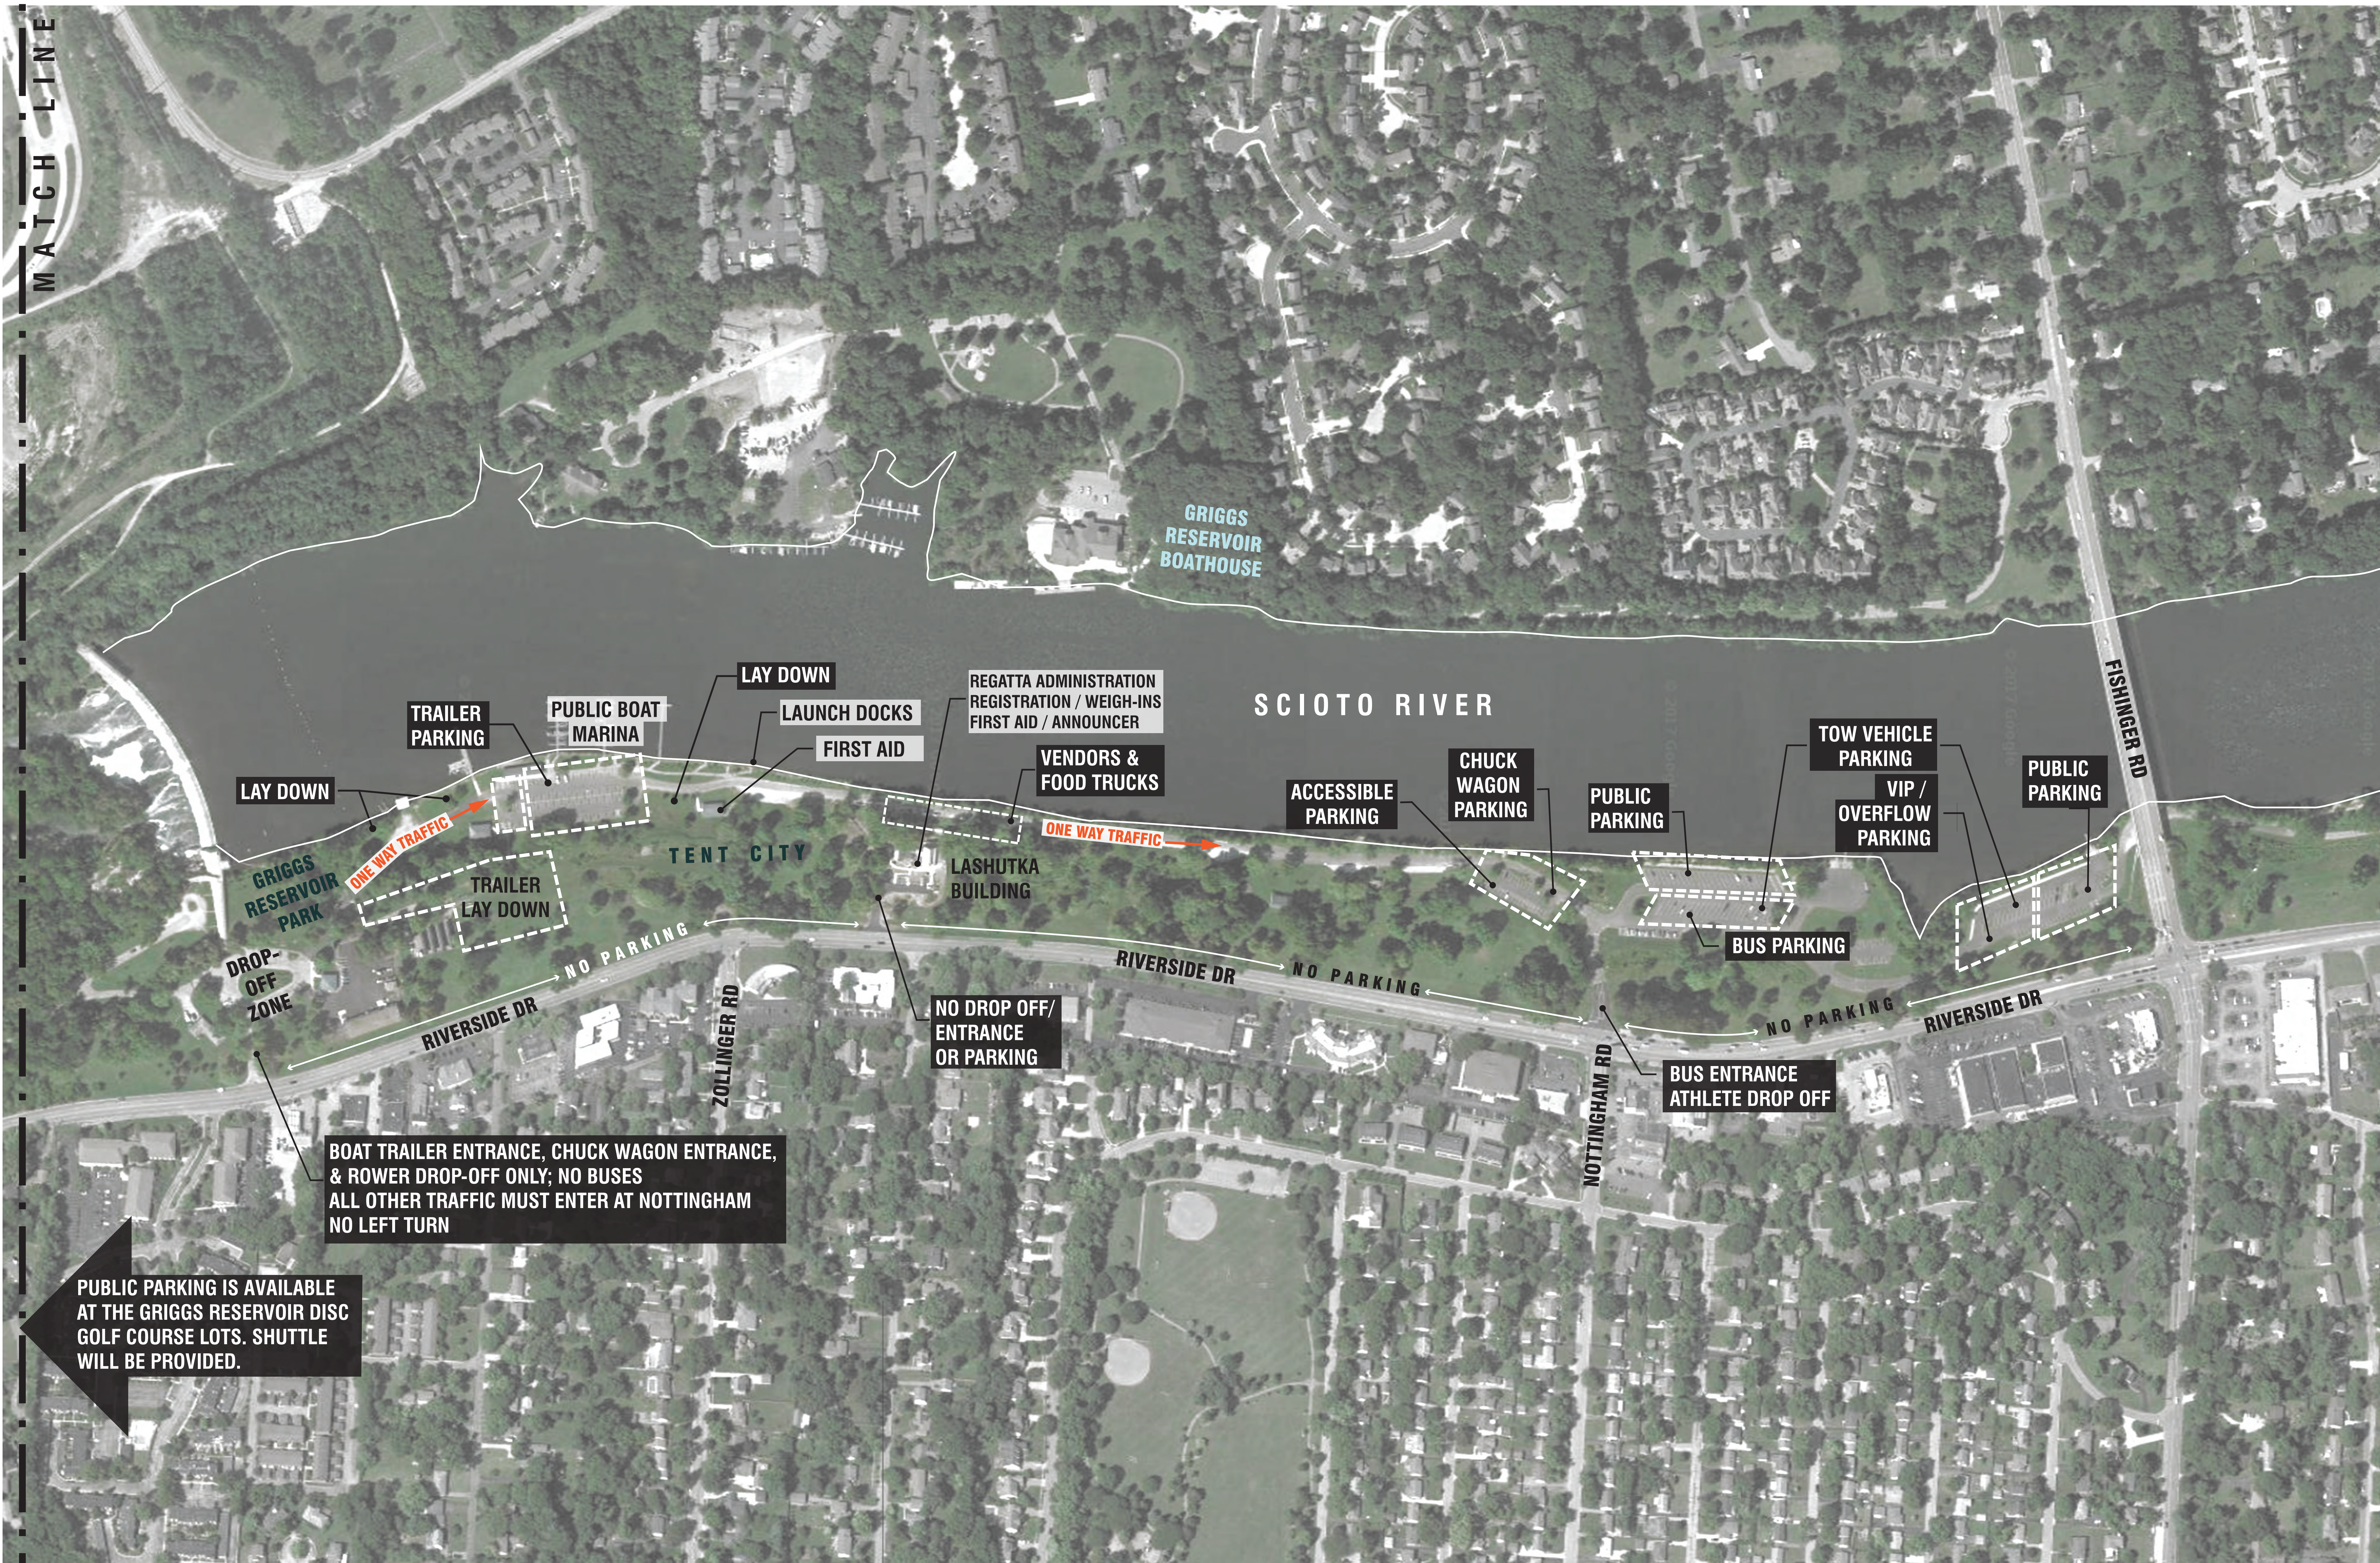

MATCH LINE

GRIGGS RESERVOIR BOATHOUSE

SCIOTO RIVER

FISHINGER RD

LAY DOWN

TRAILER PARKING

PUBLIC BOAT MARINA

LAY DOWN

VIP /  
OVERFLOW PARKING

PUBLIC PARKING

GRIGGS RESERVOIR PARK

DROP-OFF ZONE

RIVERSIDE DR NO PARKING

TRAILER LAY DOWN

TENT CITY

LASHUTKA BUILDING

ONE WAY TRAFFIC

RIVERSIDE DR NO PARKING

BUS PARKING

RIVERSIDE DR NO PARKING

NO DROP OFF/  
ENTRANCE  
OR PARKING

BUS ENTRANCE  
ATHLETE DROP OFF

NOTTINGHAM RD

BOAT TRAILER ENTRANCE, CHUCK WAGON ENTRANCE,  
& ROWER DROP-OFF ONLY; NO BUSES  
ALL OTHER TRAFFIC MUST ENTER AT NOTTINGHAM  
NO LEFT TURN

PUBLIC PARKING IS AVAILABLE  
AT THE GRIGGS RESERVOIR DISC  
GOLF COURSE LOTS. SHUTTLE  
WILL BE PROVIDED.