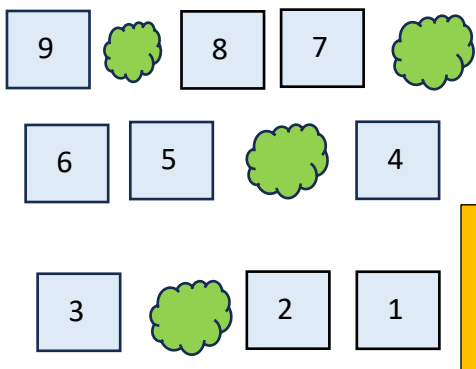

RIVERSIDE DRIVE

LEGEND

-  TREES
-  PICNIC TABLES
-  North of the Event Center
-  South of the Event Center
-  Area by the UA Boats

- Spaces are 20' by 20'
- 12' around each space

1,4: Upper Arlington
 2: St. Xavier
 3: Westerville
 5,6: Grand Rapids Rowing
 7,8: St. Edwards
 9: