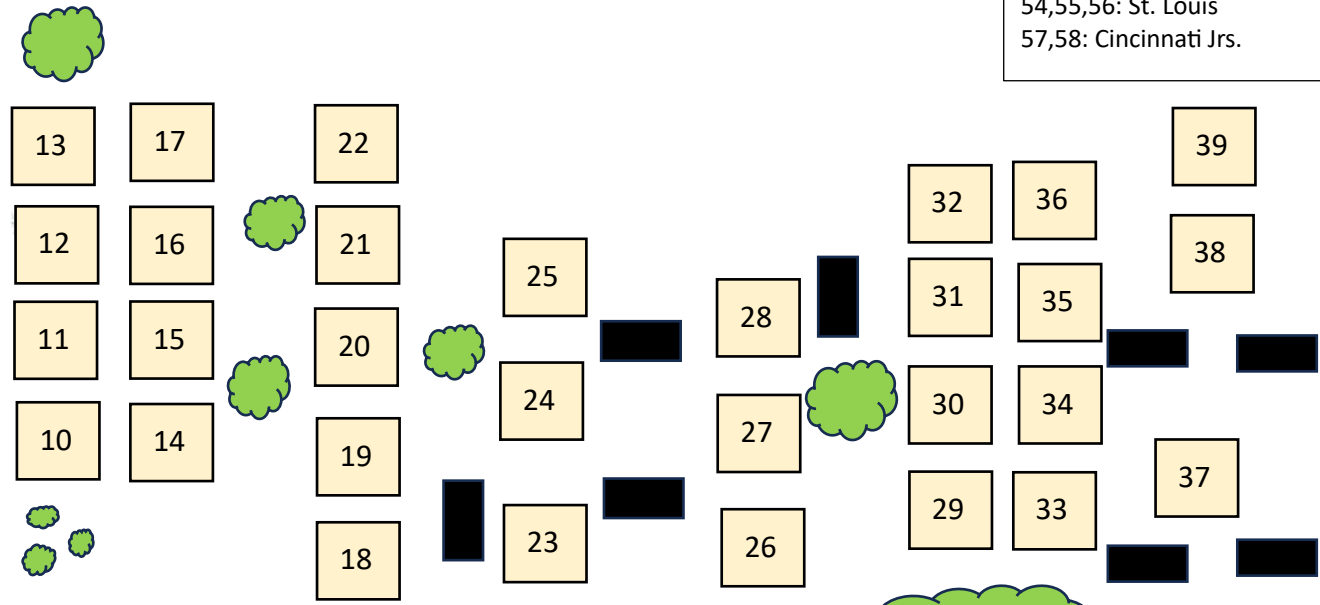

RIVERSIDE DRIVE

LEGEND

-  TREES
-  PICNIC TABLES
-  North of the Event Center
-  South of the Event Center
-  Area by the UA Boats

- Spaces are 20' by 20'
- 12' around each space

1,4: Upper Arlington
 2: St. Xavier
 3: Westerville
 5,6: Grand Rapids Rowing
 7,8: St. Edwards
 9:

**Lashutka
 Event
 Center**

10: Buckeye Rowing Club
 11: Cleveland Jrs/Foundry
 12: Rockford Crew
 13: Magnificant
 14,15: Central Ohio Rowing
 16,17: Olentangy
 18,19: Fox Chapel

20,21: Orchard Lake
 22: Great Miami
 23: St. Ignatius Chicago
 24,25: Saint Joseph

GRIGGS RESERVOIR

46,47: Dayton Boat Club
 48,52: Indianapolis
 50,51: Skyline Crew
 54,55,56: St. Louis
 57,58: Cincinnati Jrs.

26,27: St. John's Jesuit
 28:
 29,33: Three Rivers
 30,34: New Trier
 31,35: St. Ignatius

32, 36: North Allegheny
 37: Shaker Heights
 38,39: Northville