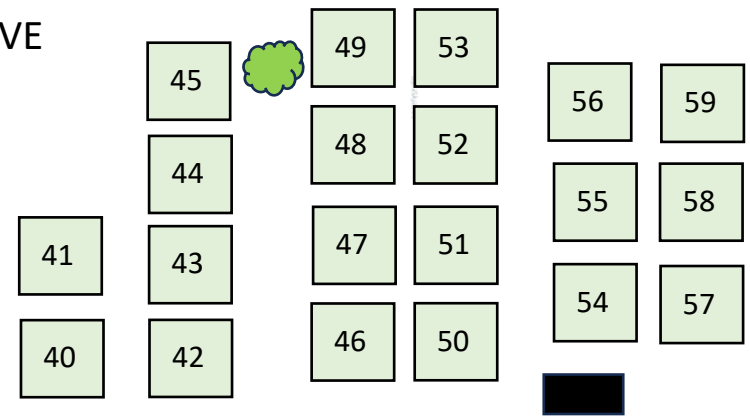

RIVERSIDE DRIVE

LEGEND

- TREES
- PICNIC TABLES
- North of the Event Center
- South of the Event Center
- Area by the UA Boats

- Spaces are 20' by 20'
- 12' around each space

1,4: Upper Arlington
2: St. Xavier
3: Westerville
5,6: Grand Rapids Rowing
7,8: St. Edwards
9:

**Lashutka
Event
Center**

10: Buckeye Rowing Club
11: Cleveland Jrs/Foundry
12: Rockford Crew
13: Magnificant
14,15: Central Ohio Rowing
16,17: Olentangy
18,19: Fox Chapel

20,21: Orchard Lake
22: Great Miami
23: St. Ignatius Chicago
24,25: Saint Joseph

GRIGGS RESERVOIR

46,47: Dayton Boat Club
48,52: Indianapolis
50,51: Skyline Crew
54,55,56: St. Louis
57,58: Cincinnati Jrs.

26,27: St. John's Jesuit
28:
29,33: Three Rivers
30,34: New Trier
31,35: St. Ignatius

32, 36: North Allegheny
37: Shaker Heights
38,39: Northville