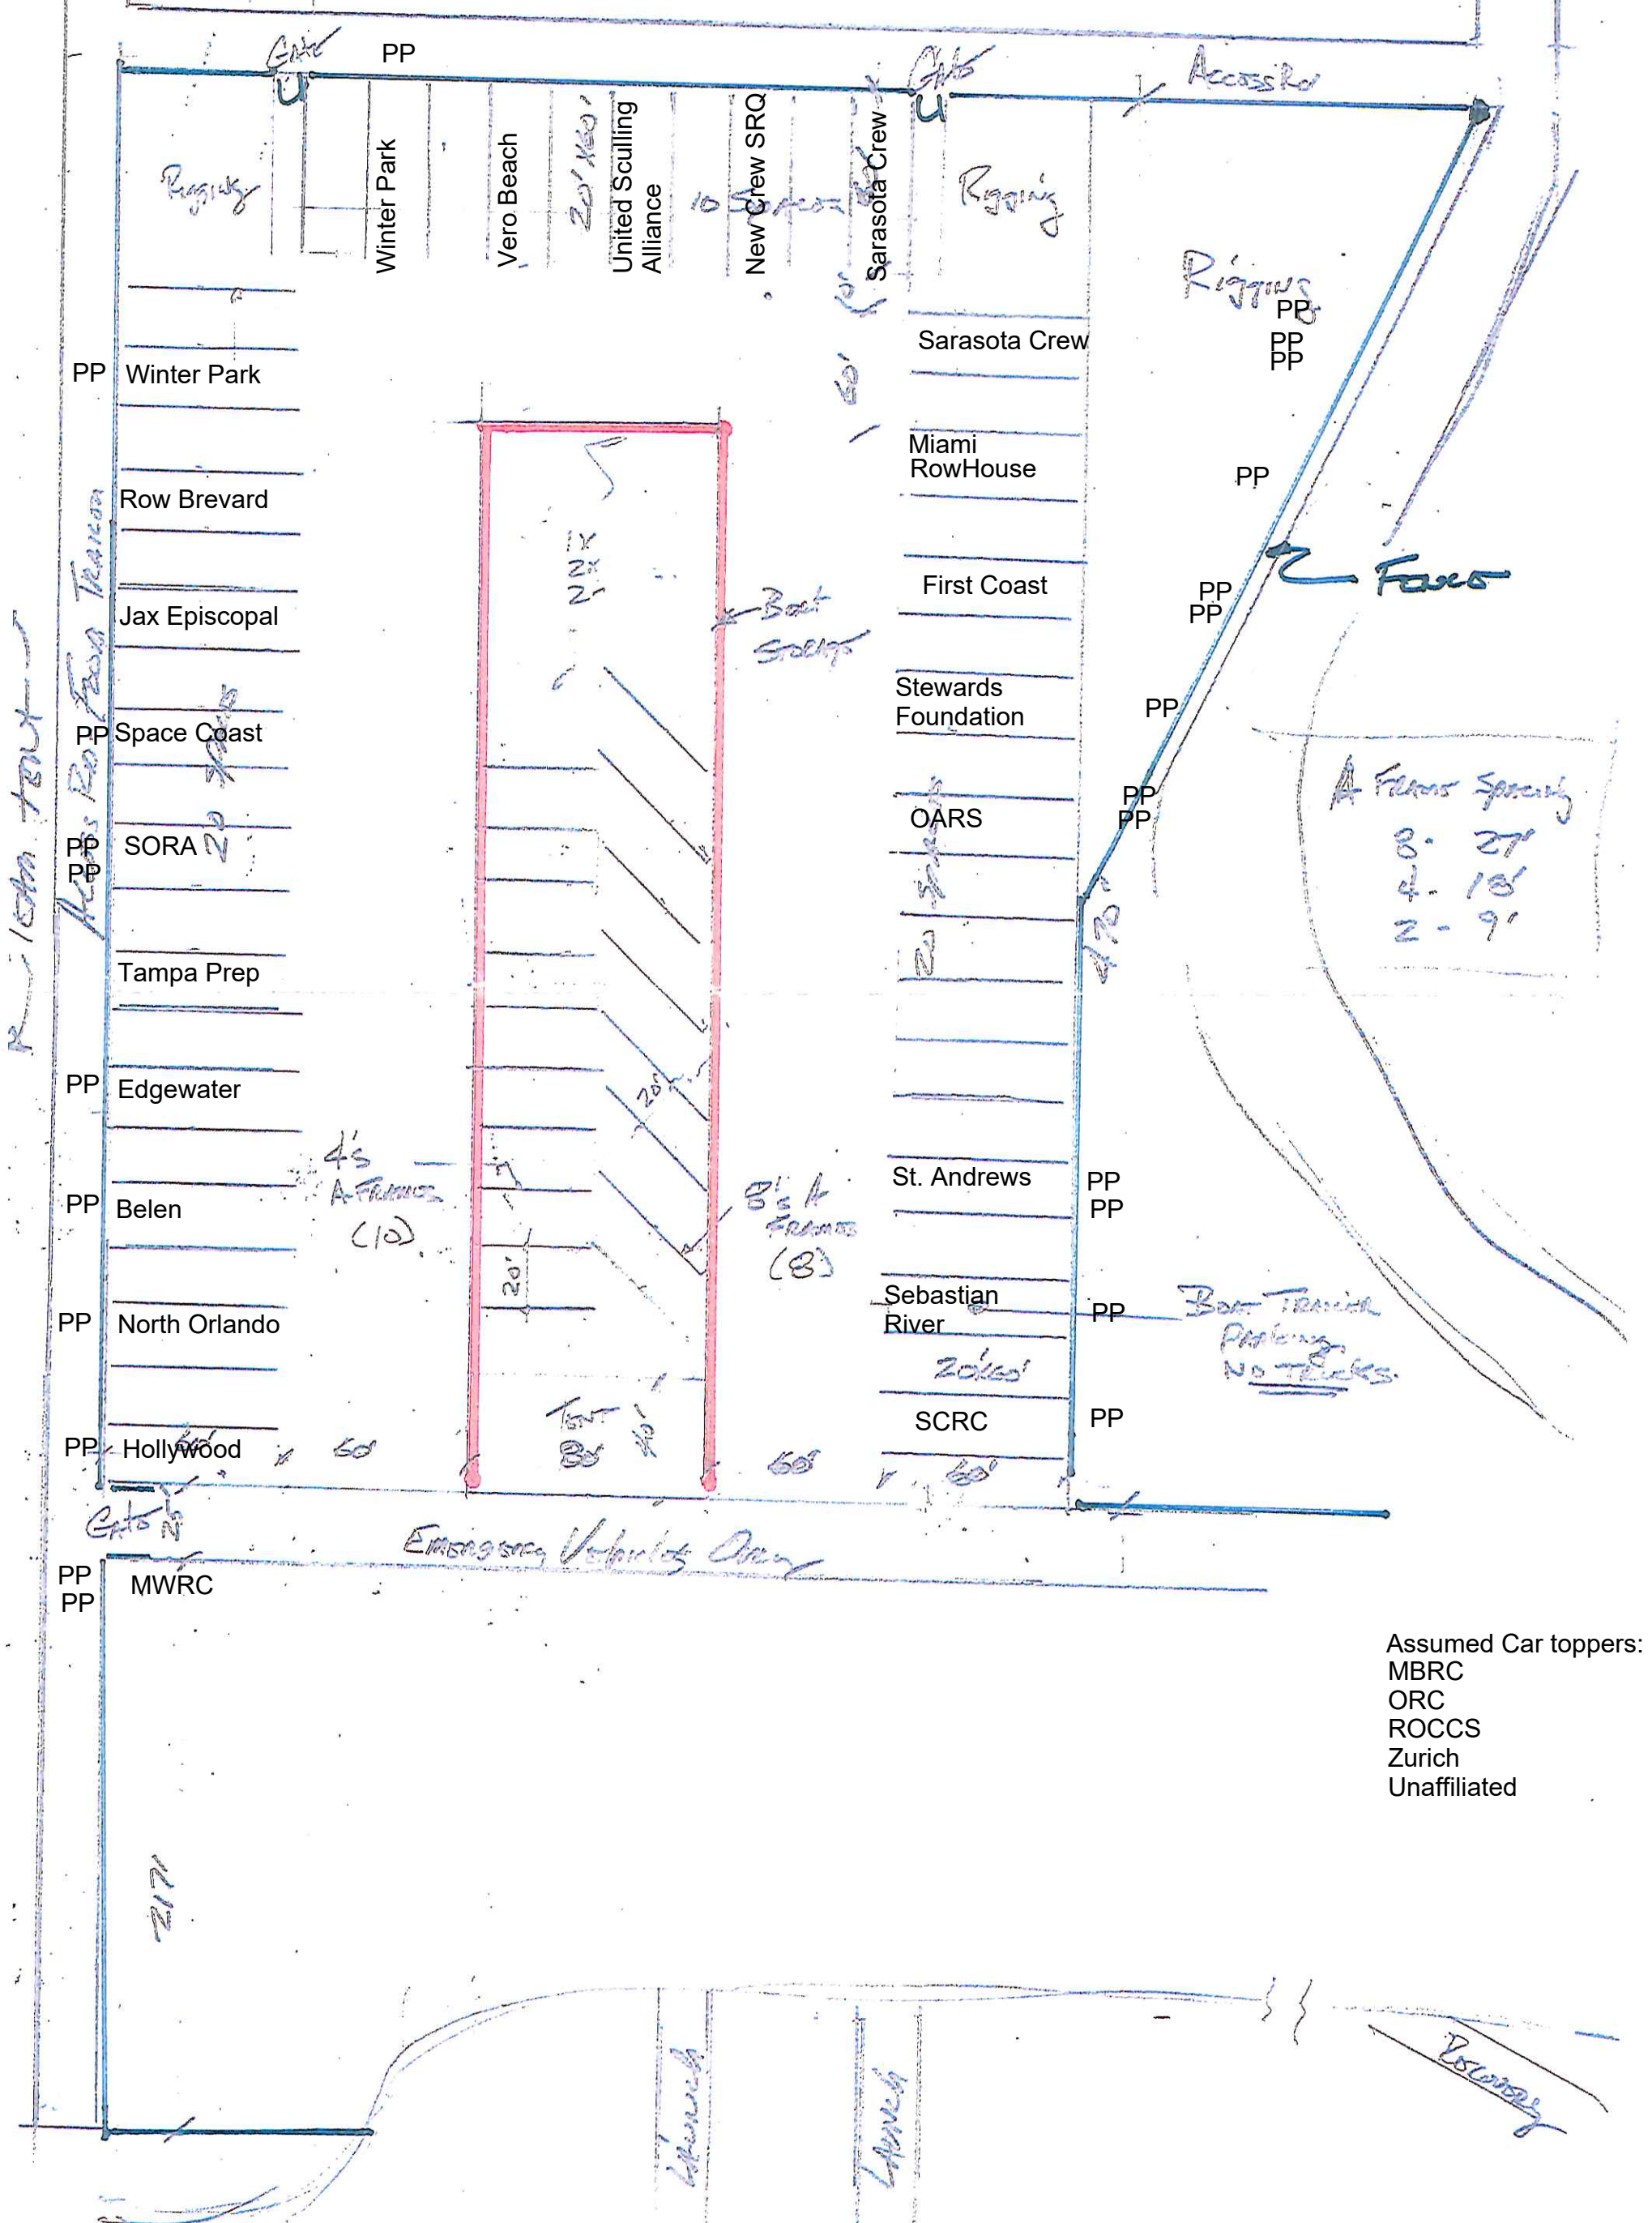

20' x 20' x 20' Parking: Boat Launch Tow Vehicles Only

Speed K.C.

Assumed Car toppers:  
 MBRC  
 ORC  
 ROCCS  
 Zurich  
 Unaffiliated