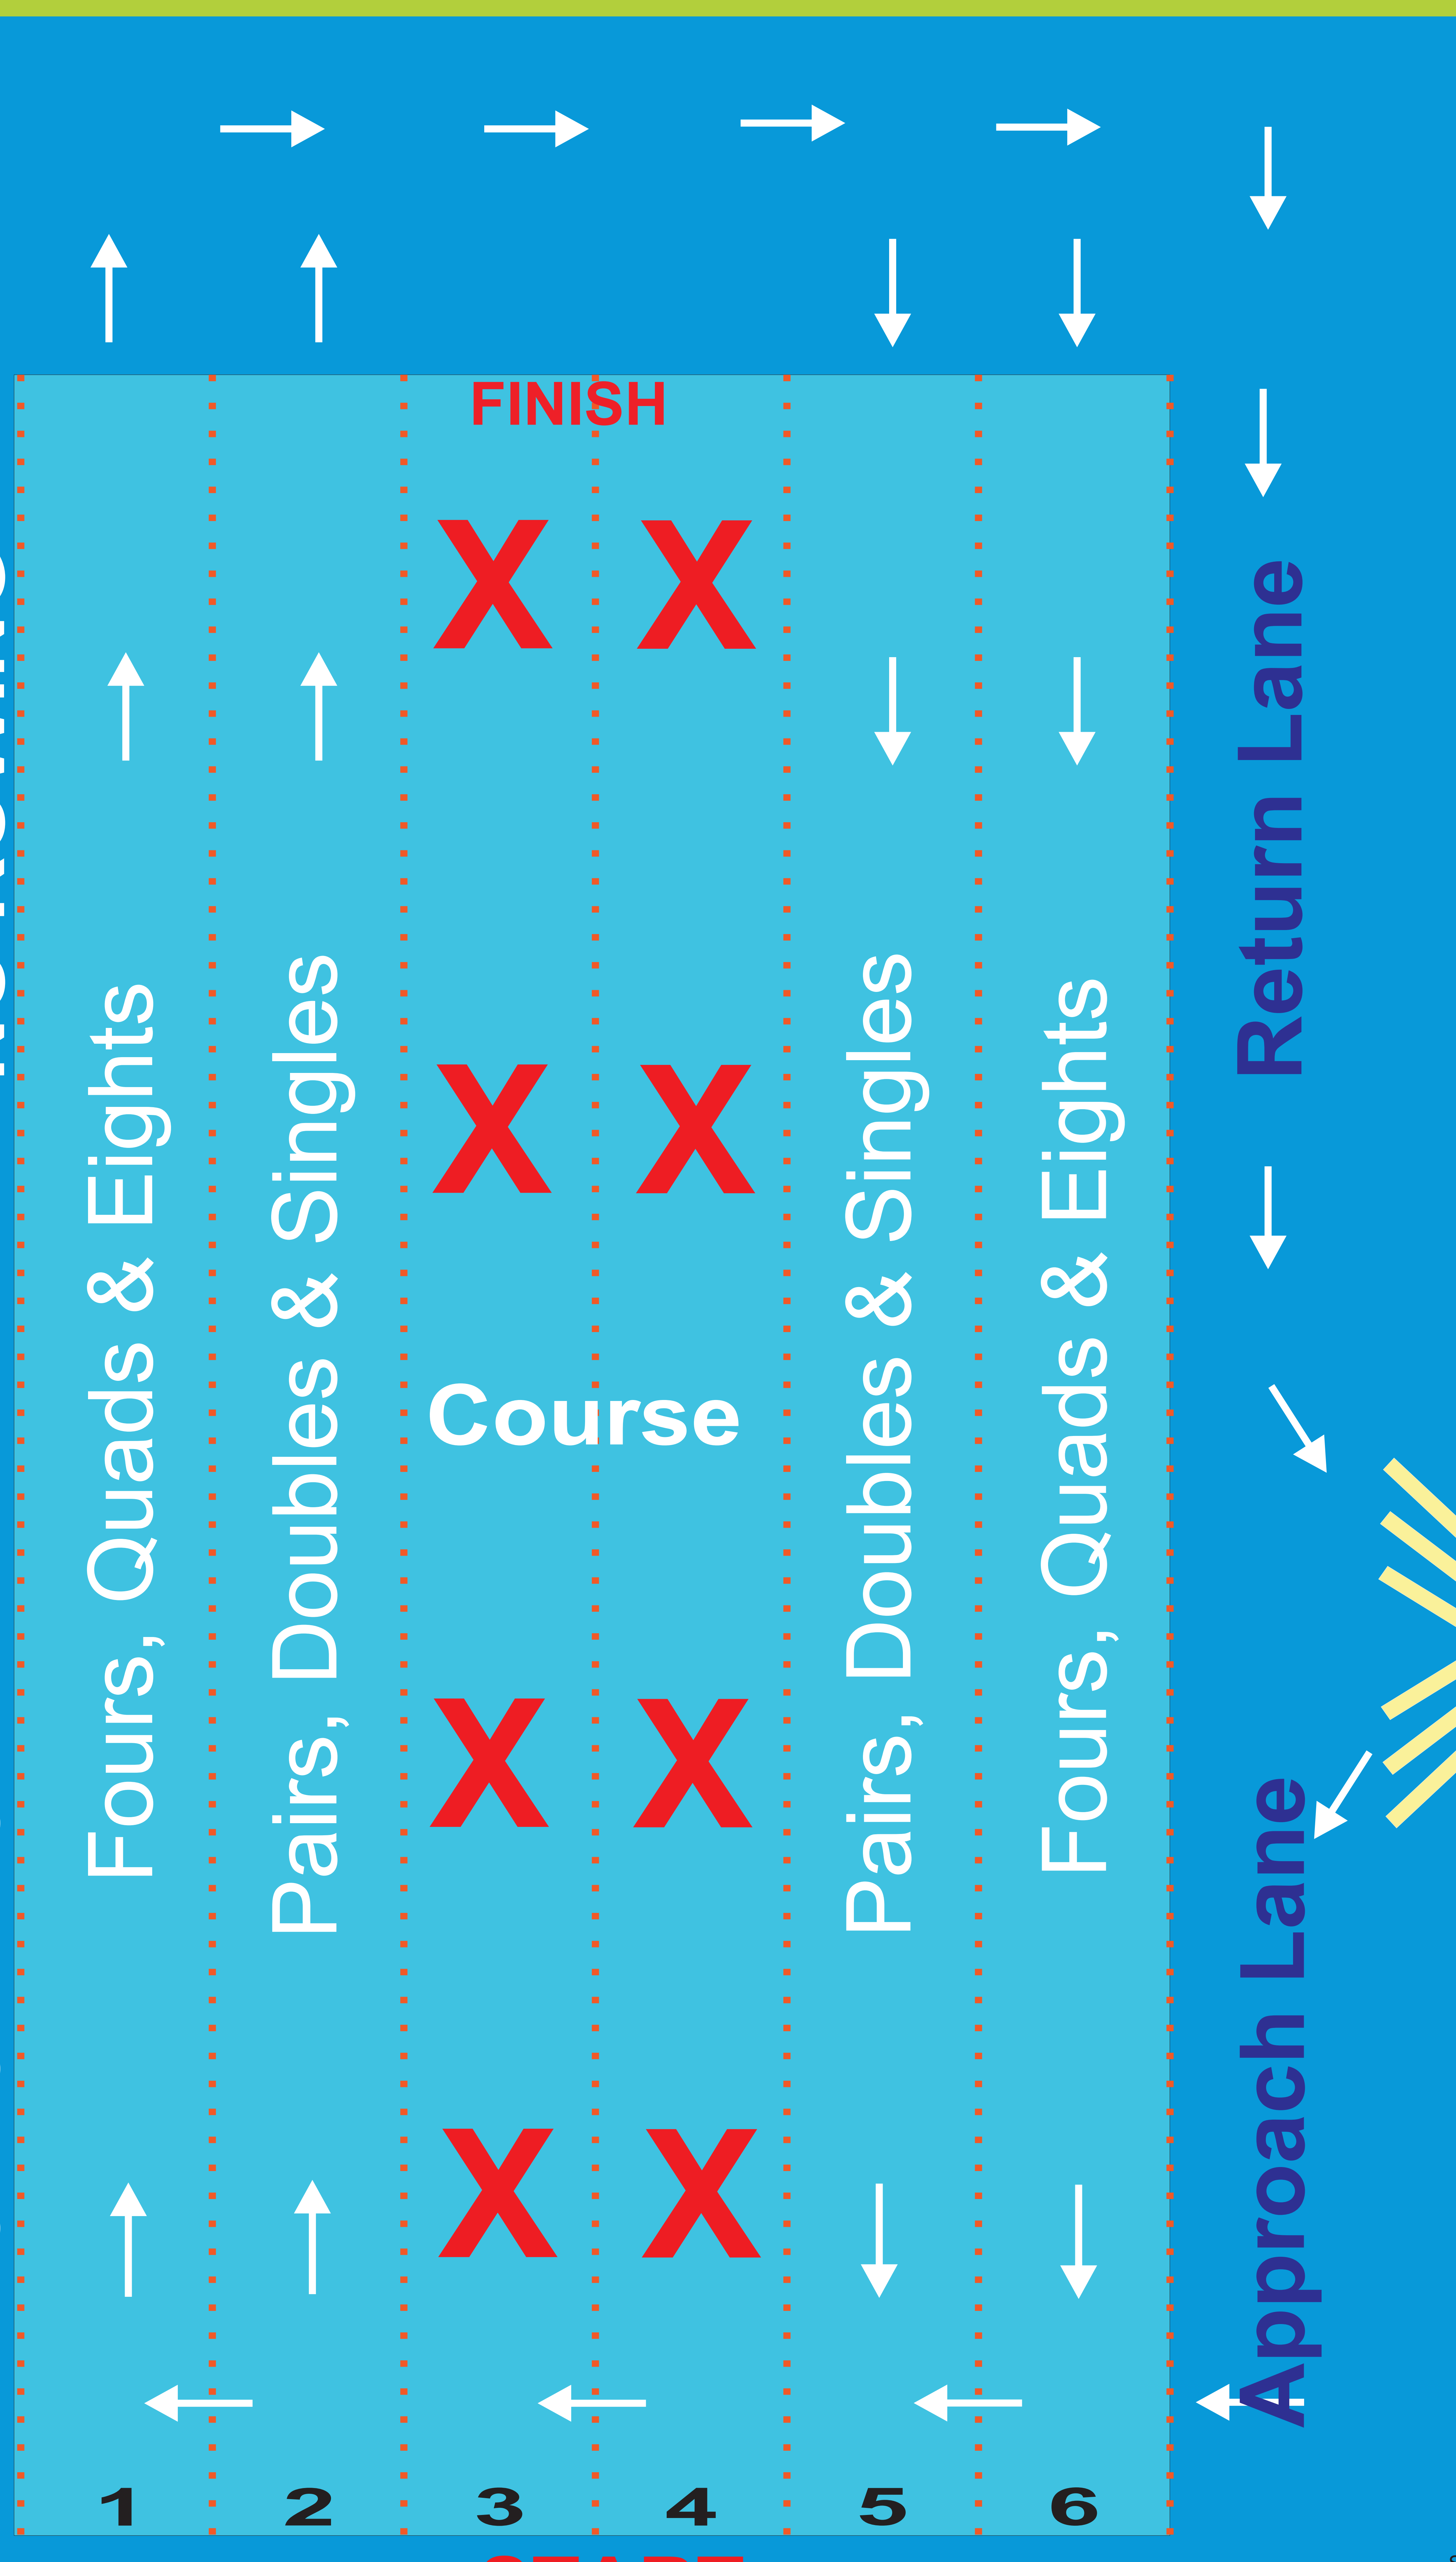

Finish Tower

Car Parking

Grandstands and Plaza

Trailer Parking

Official/
Athlete
Building

Boat
Racking
(crews set
up here)

Trailers Unload ONLY
Shaw Street

NO ACCESS

P2

Starter Area

Trailer Parking

NO ACCESS

Trailers MUST Enter Here

Prince Charles Drive

Lincoln Street Docks

NO ROWING

Fours, Quads & Eights

Pairs, Doubles & Singles

Course

Pairs, Doubles & Singles

Fours, Quads & Eights

Return Lane

Approach Lane

DO NOT PASS STARTING GATES
DURING TRAINING