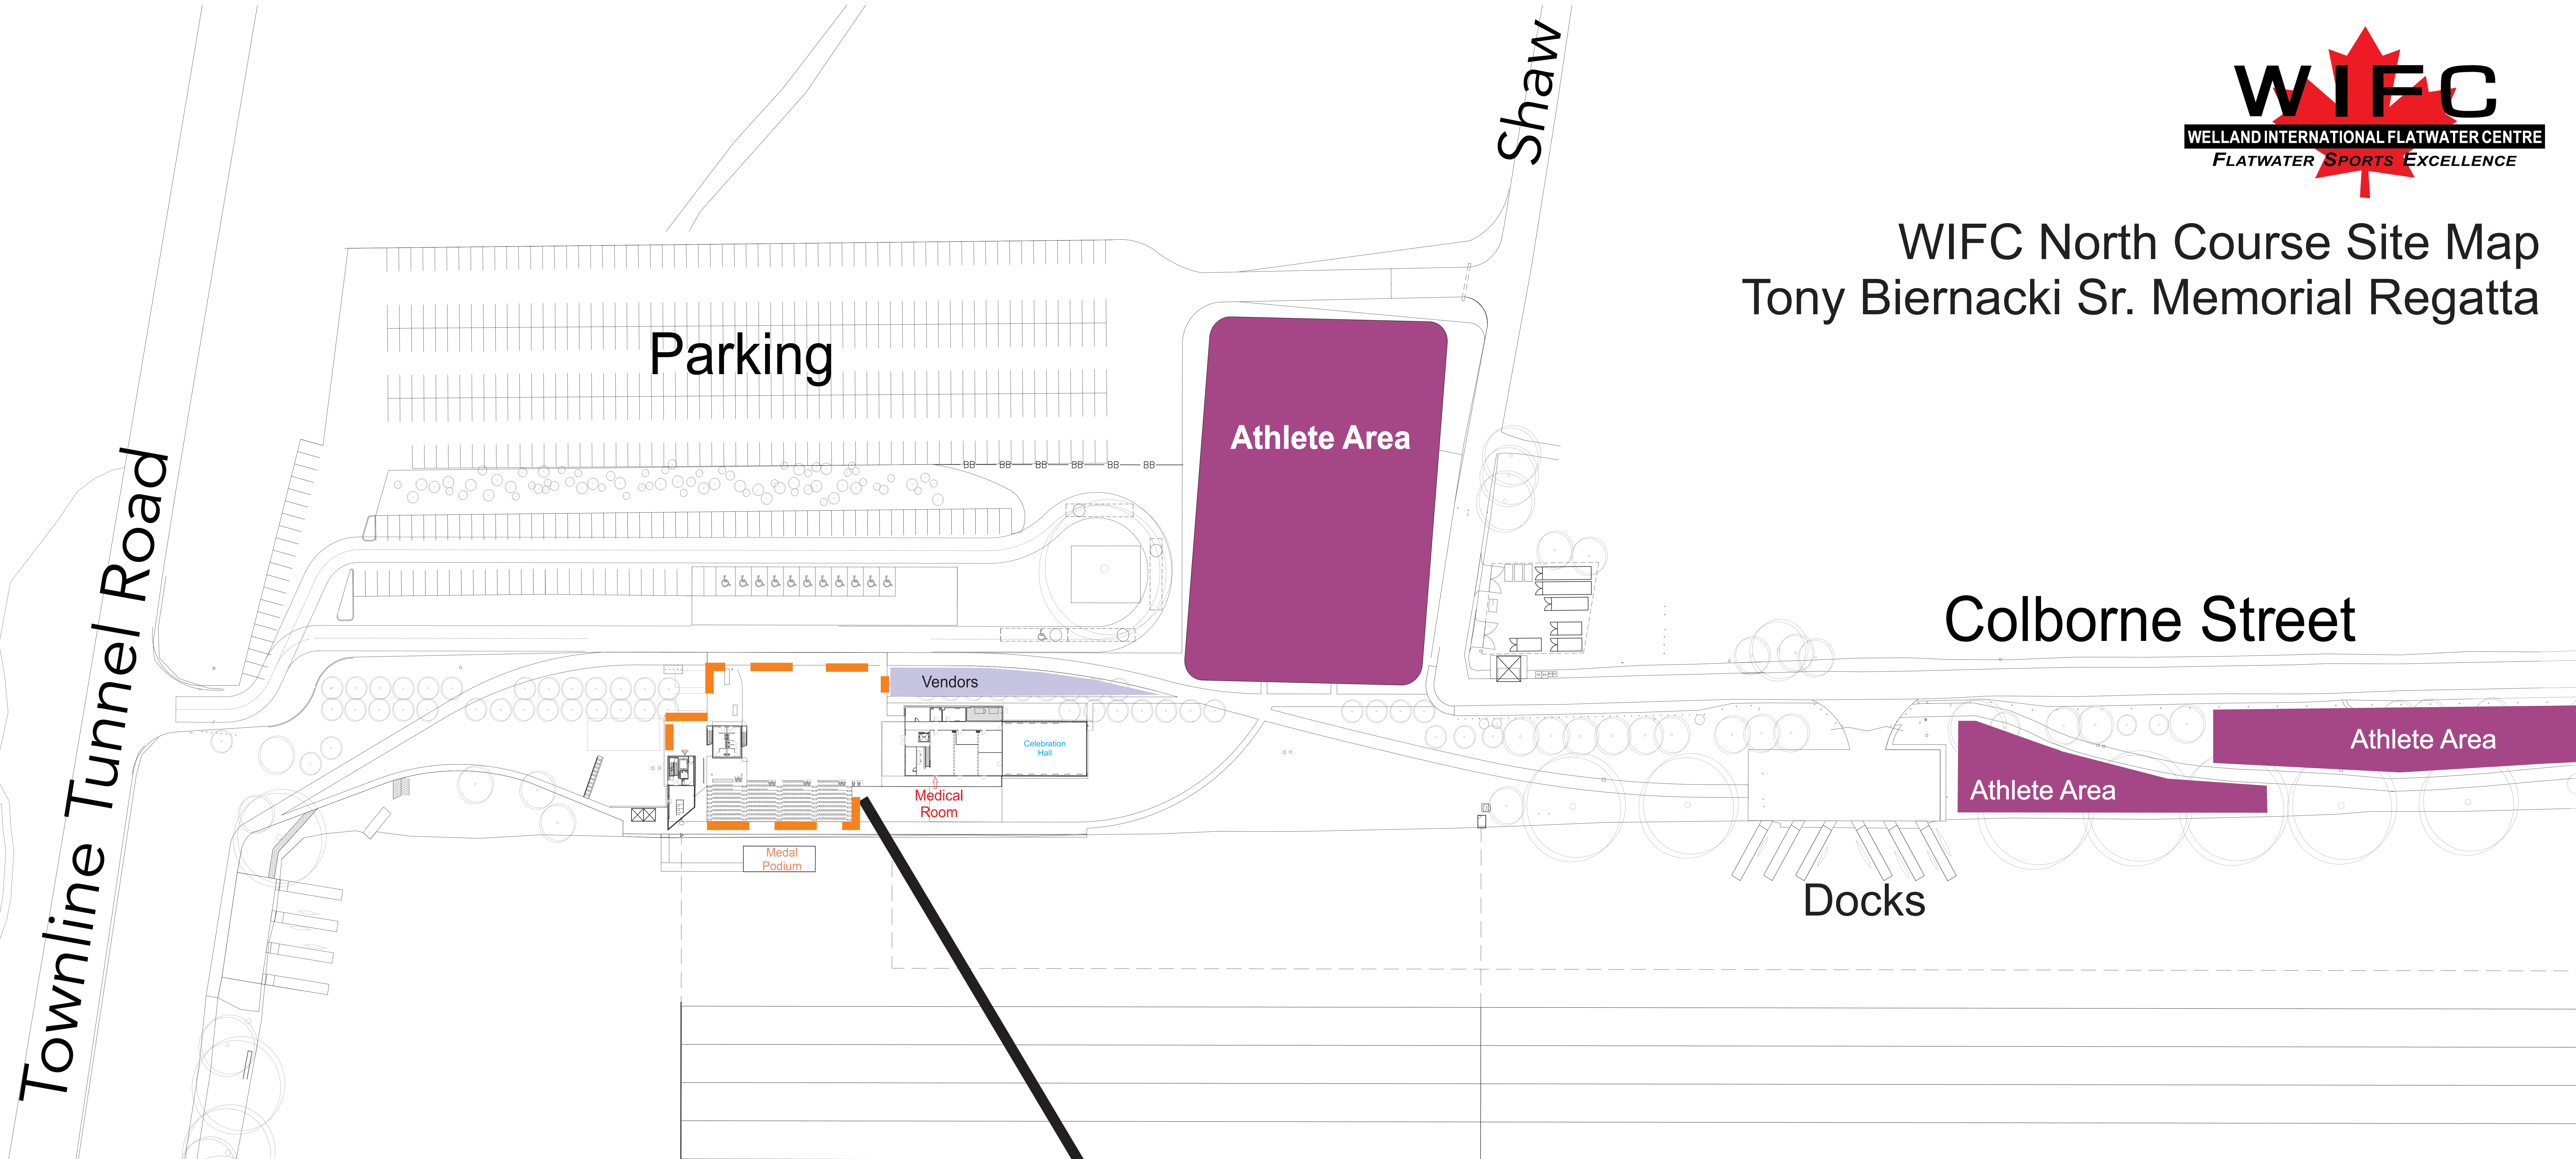

WIFC North Course Site Map
Tony Biernacki Sr. Memorial Regatta

Legend

- Vendor Areas
- Athlete Areas
- Medical Locations
- Celebration Garden (Beer Tent)
- Fence