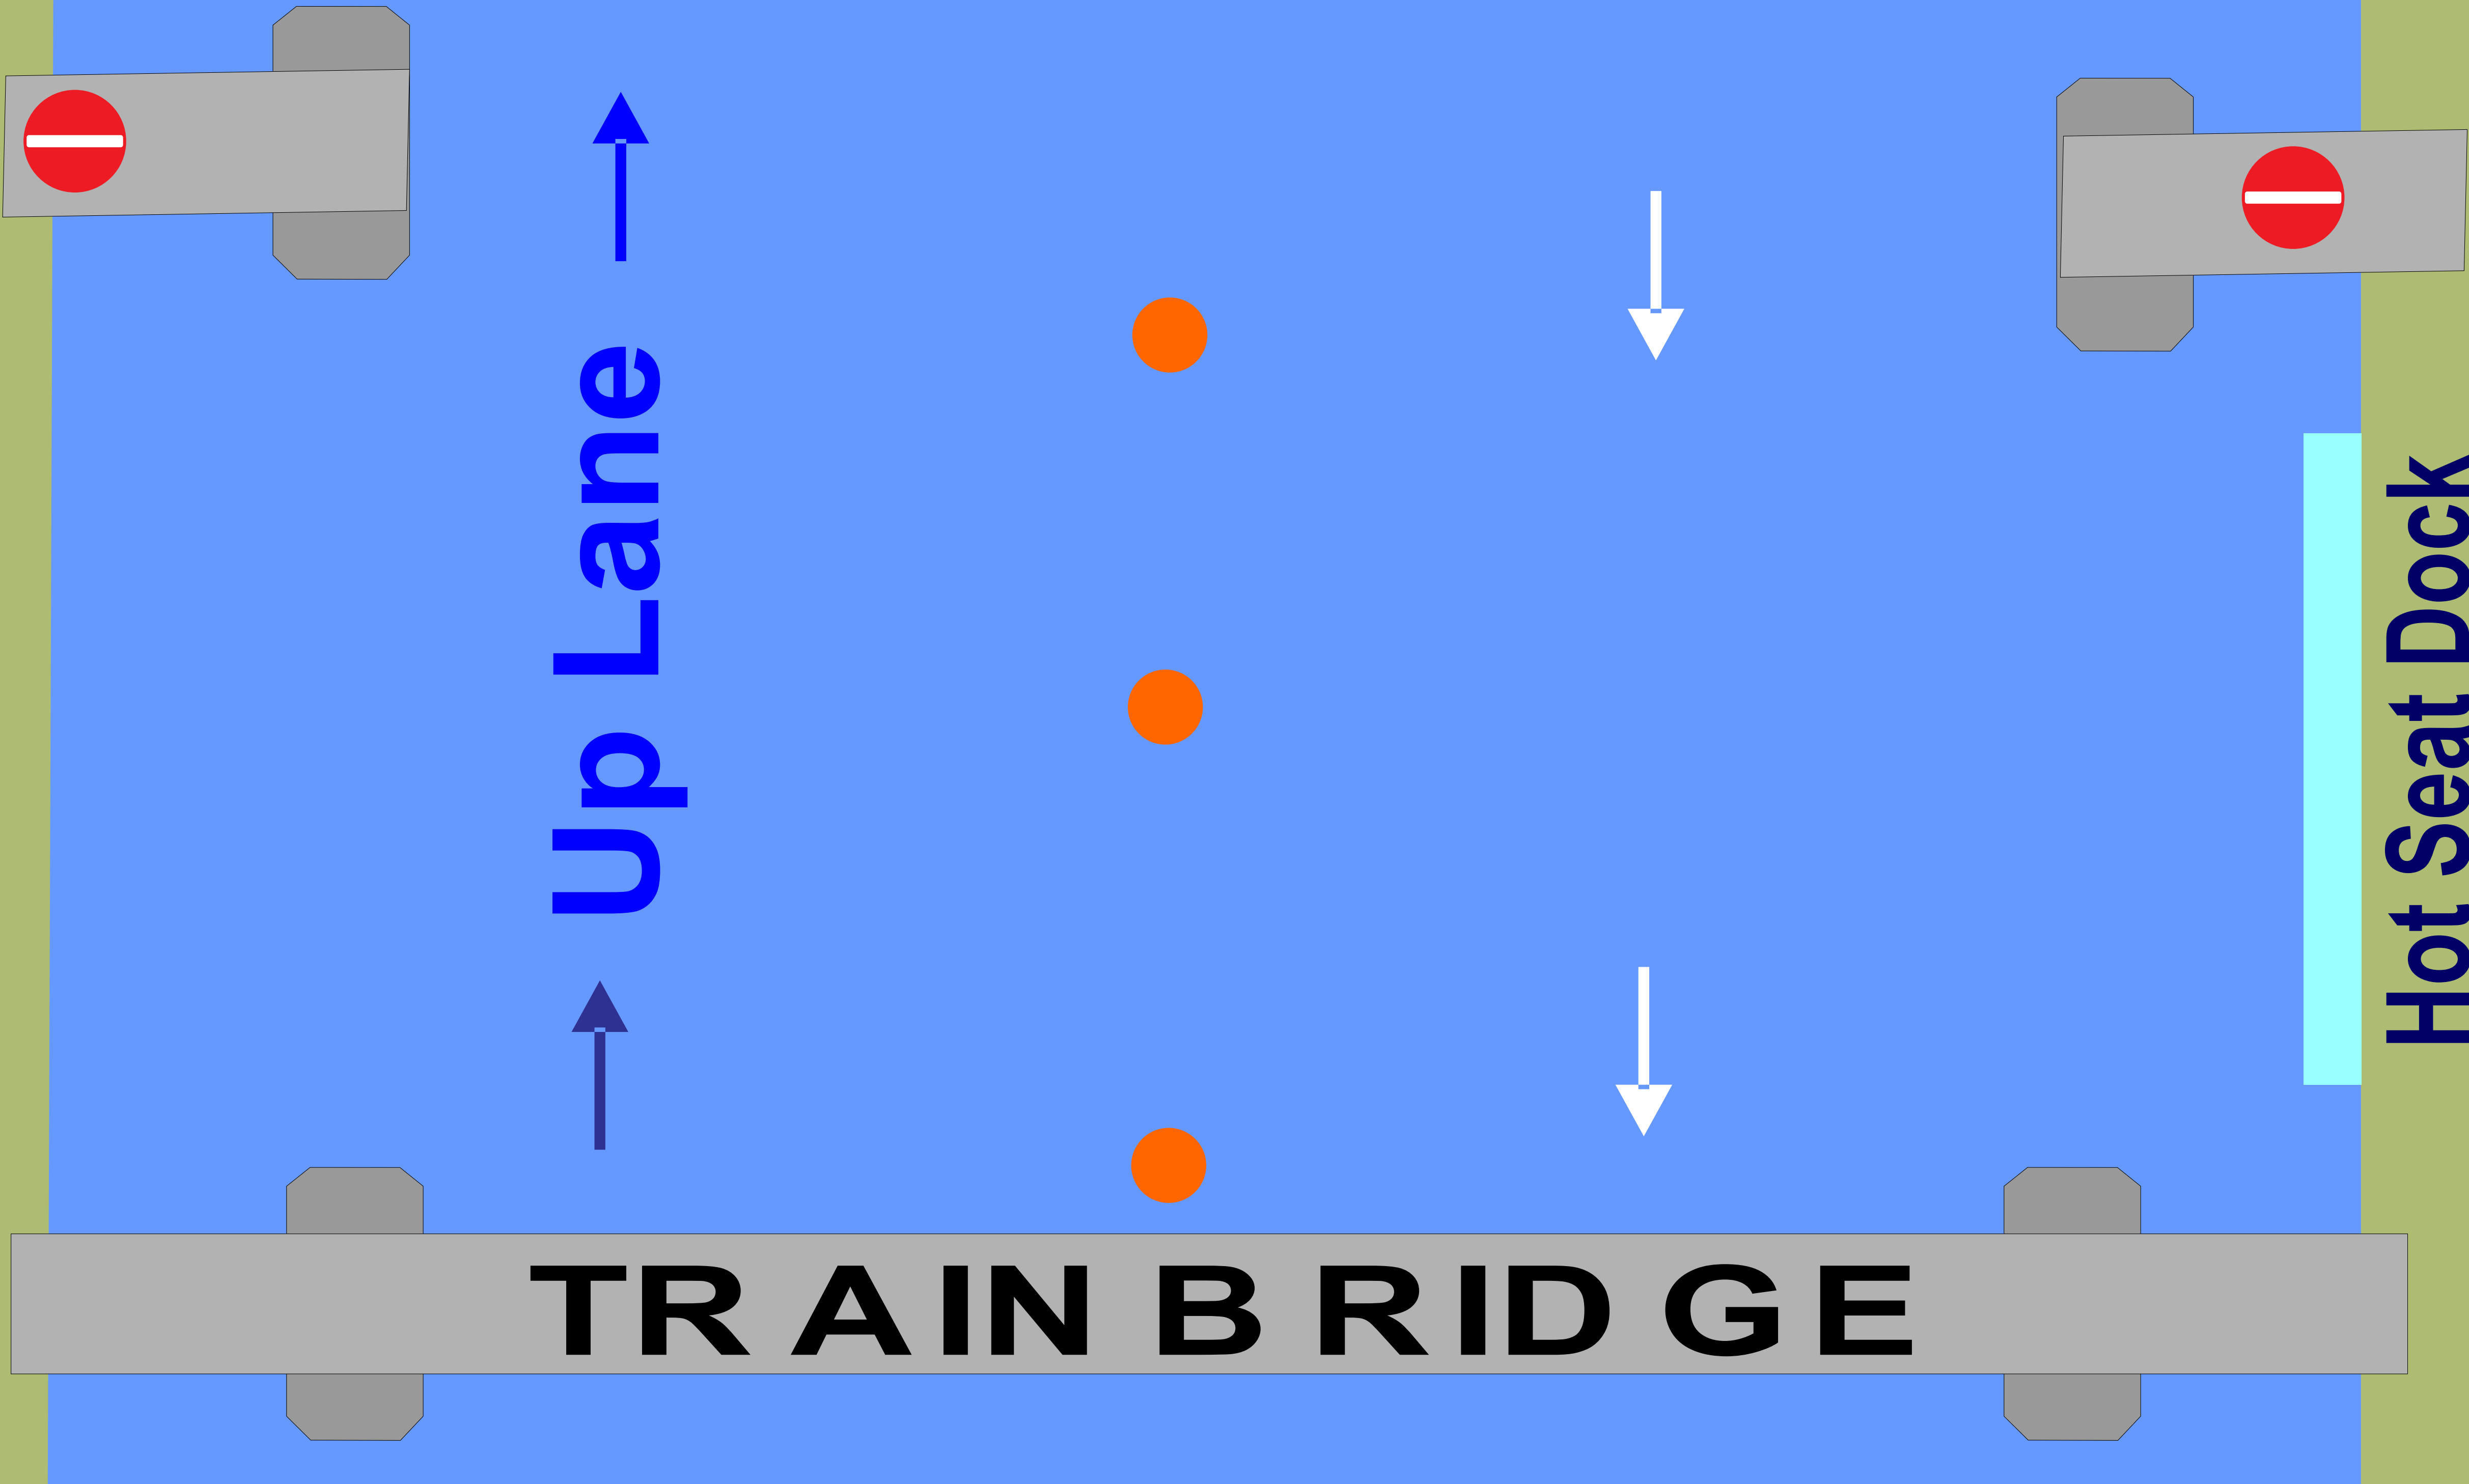

South Course Time Trial Traffic Map

DO NOT PASS

Marshal Area

START

FINISH

Finish Area
Tower, Medical, Medals, Spectator Viewing

TRAIN BRIDGE

Hot Seat Dock

OUT

IN

Trailer Parking
Boat Racks

Control
Commission

Athlete Pavilion
and
Club Portable

Boathouses

Parking Lot