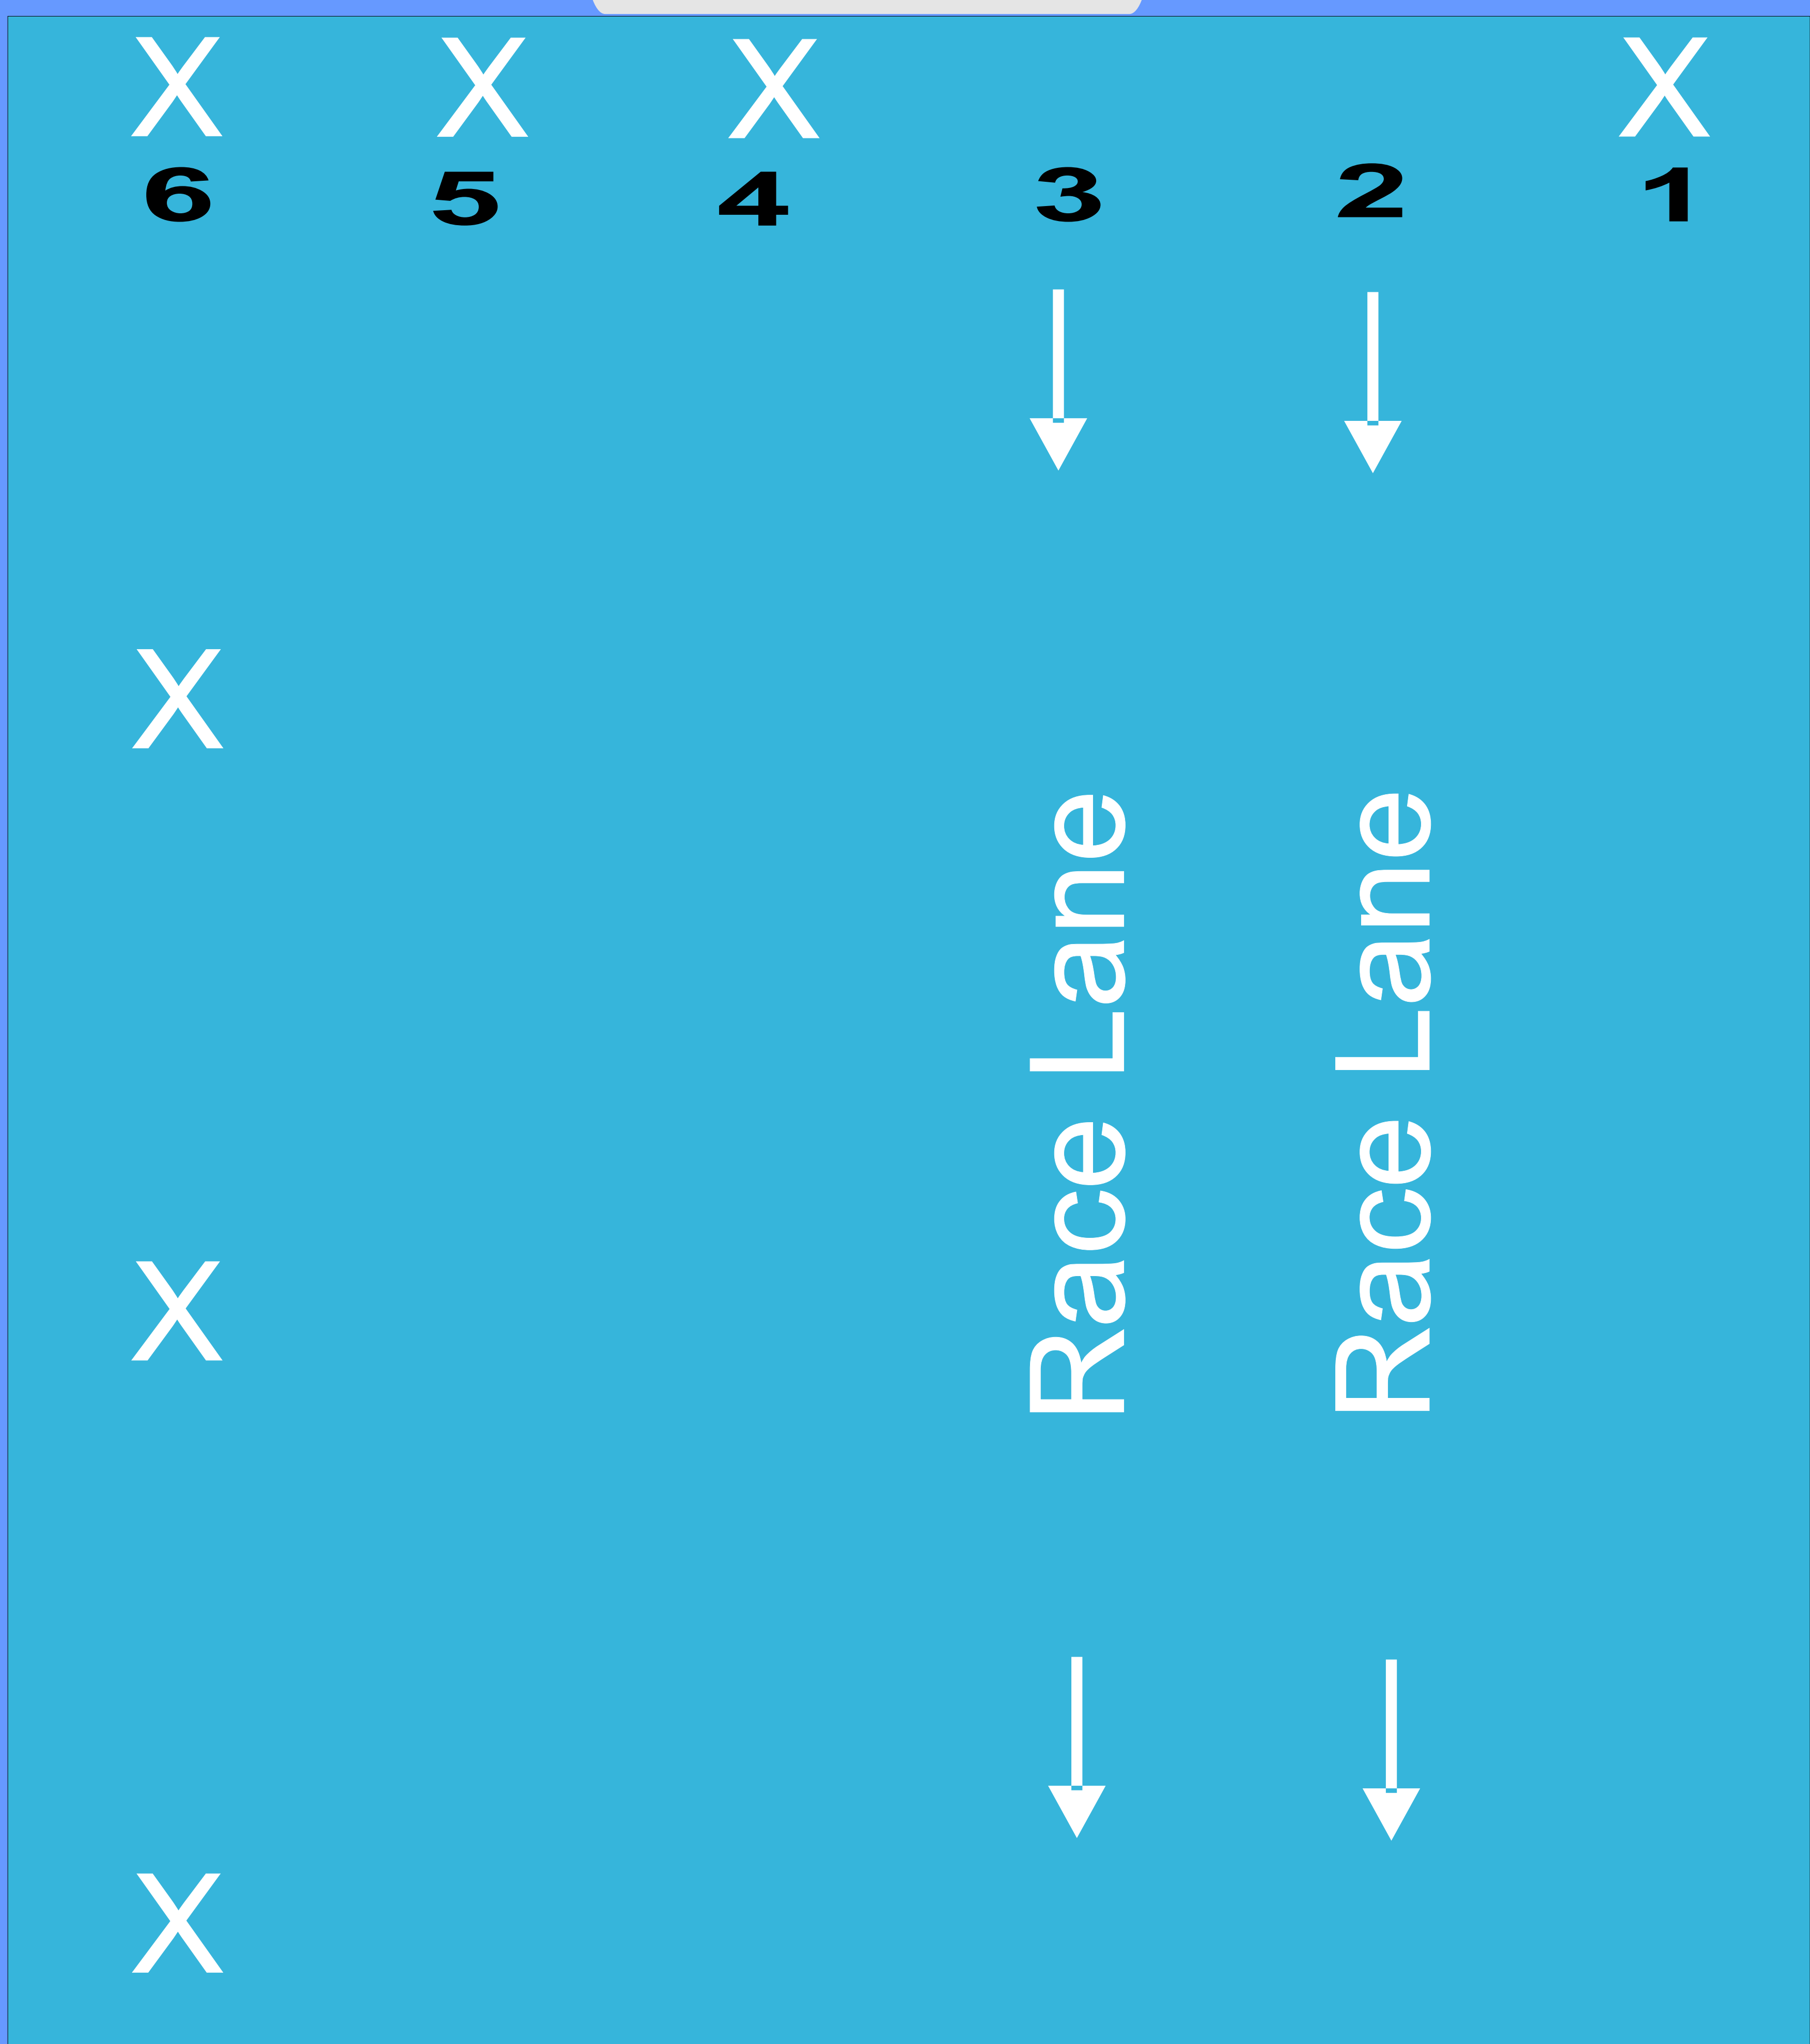

South Course Time Trial Traffic Map

DO NOT PASS

Marshal Area

START

FINISH

Finish Area
Tower, Medical, Medals, Spectator Viewing

TRAIN BRIDGE

Hot Seat Dock

OUT

IN

Trailer Parking
Boat Racks

Control
Commission

Athlete Pavilion
and
Club Portable

Boathouses

Parking Lot