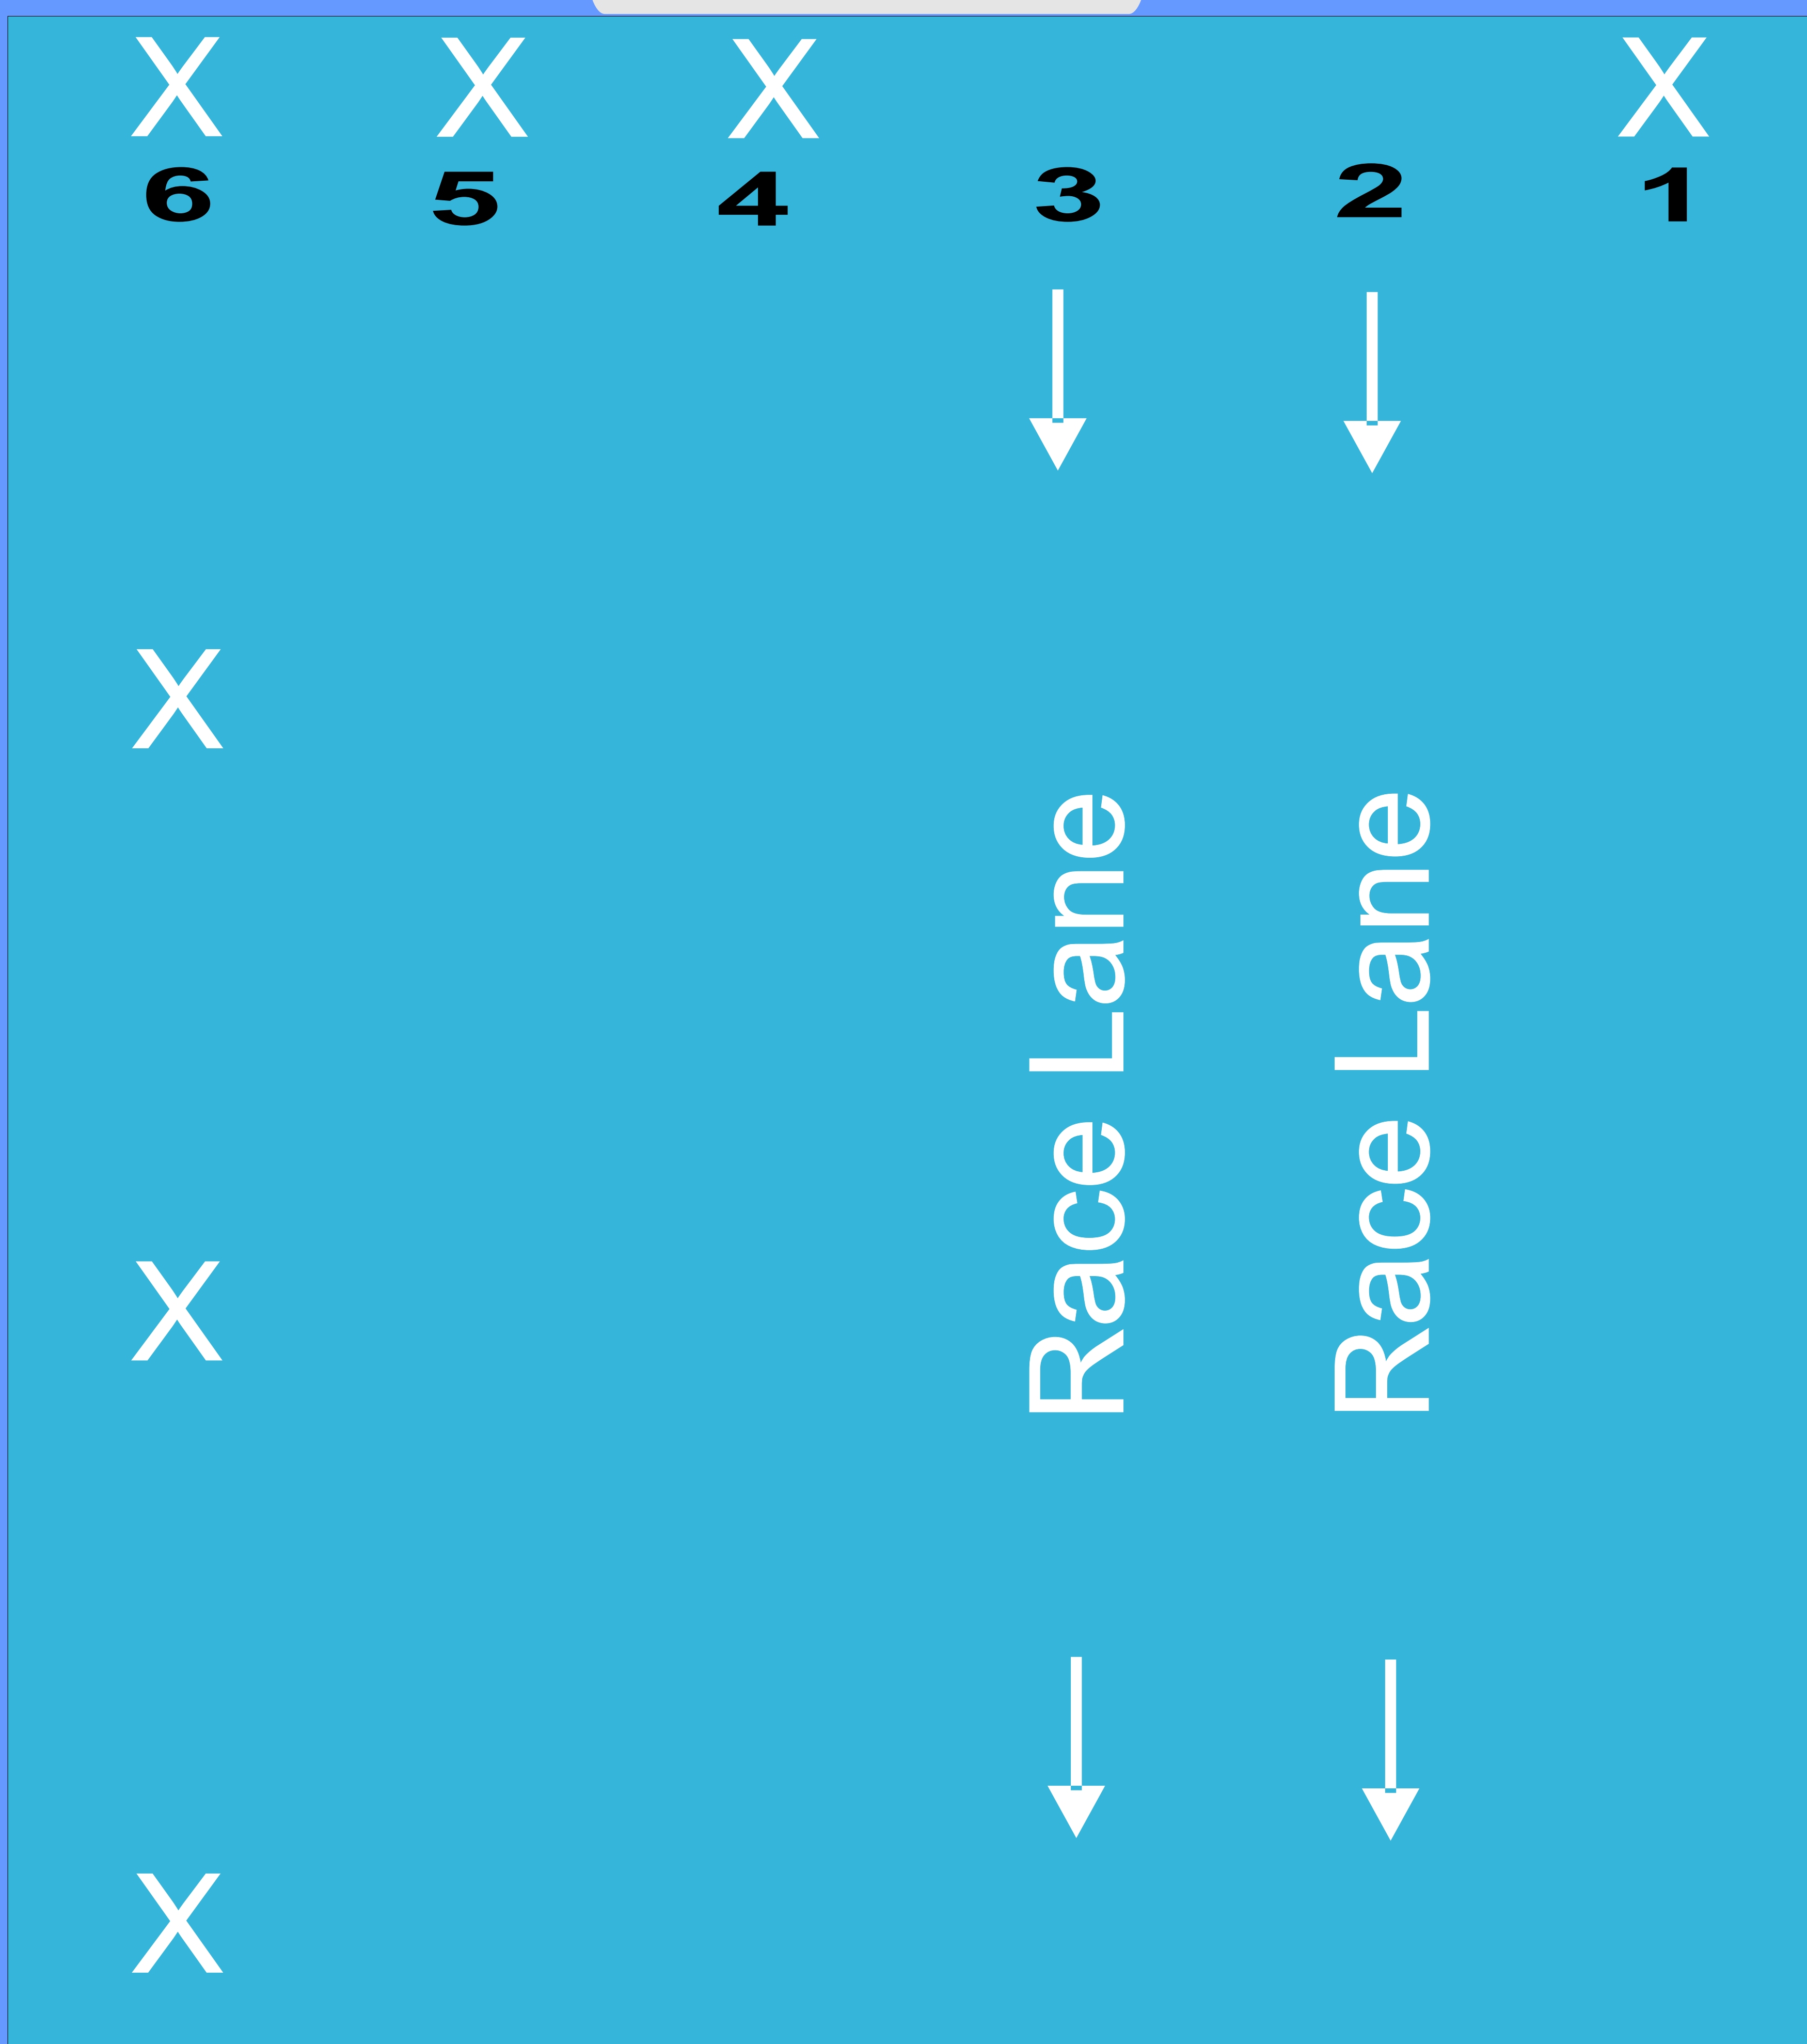

South Course Time Trial Traffic Map

DO NOT PASS

Marshal Area

START

FINISH

TRAIN BRIDGE

OUT

IN

Trailer Parking
Boat Racks

Control
Commission

Pavillion

Regatta Office

Medical

Boathouses

Weigh-Ins

Parking Lot