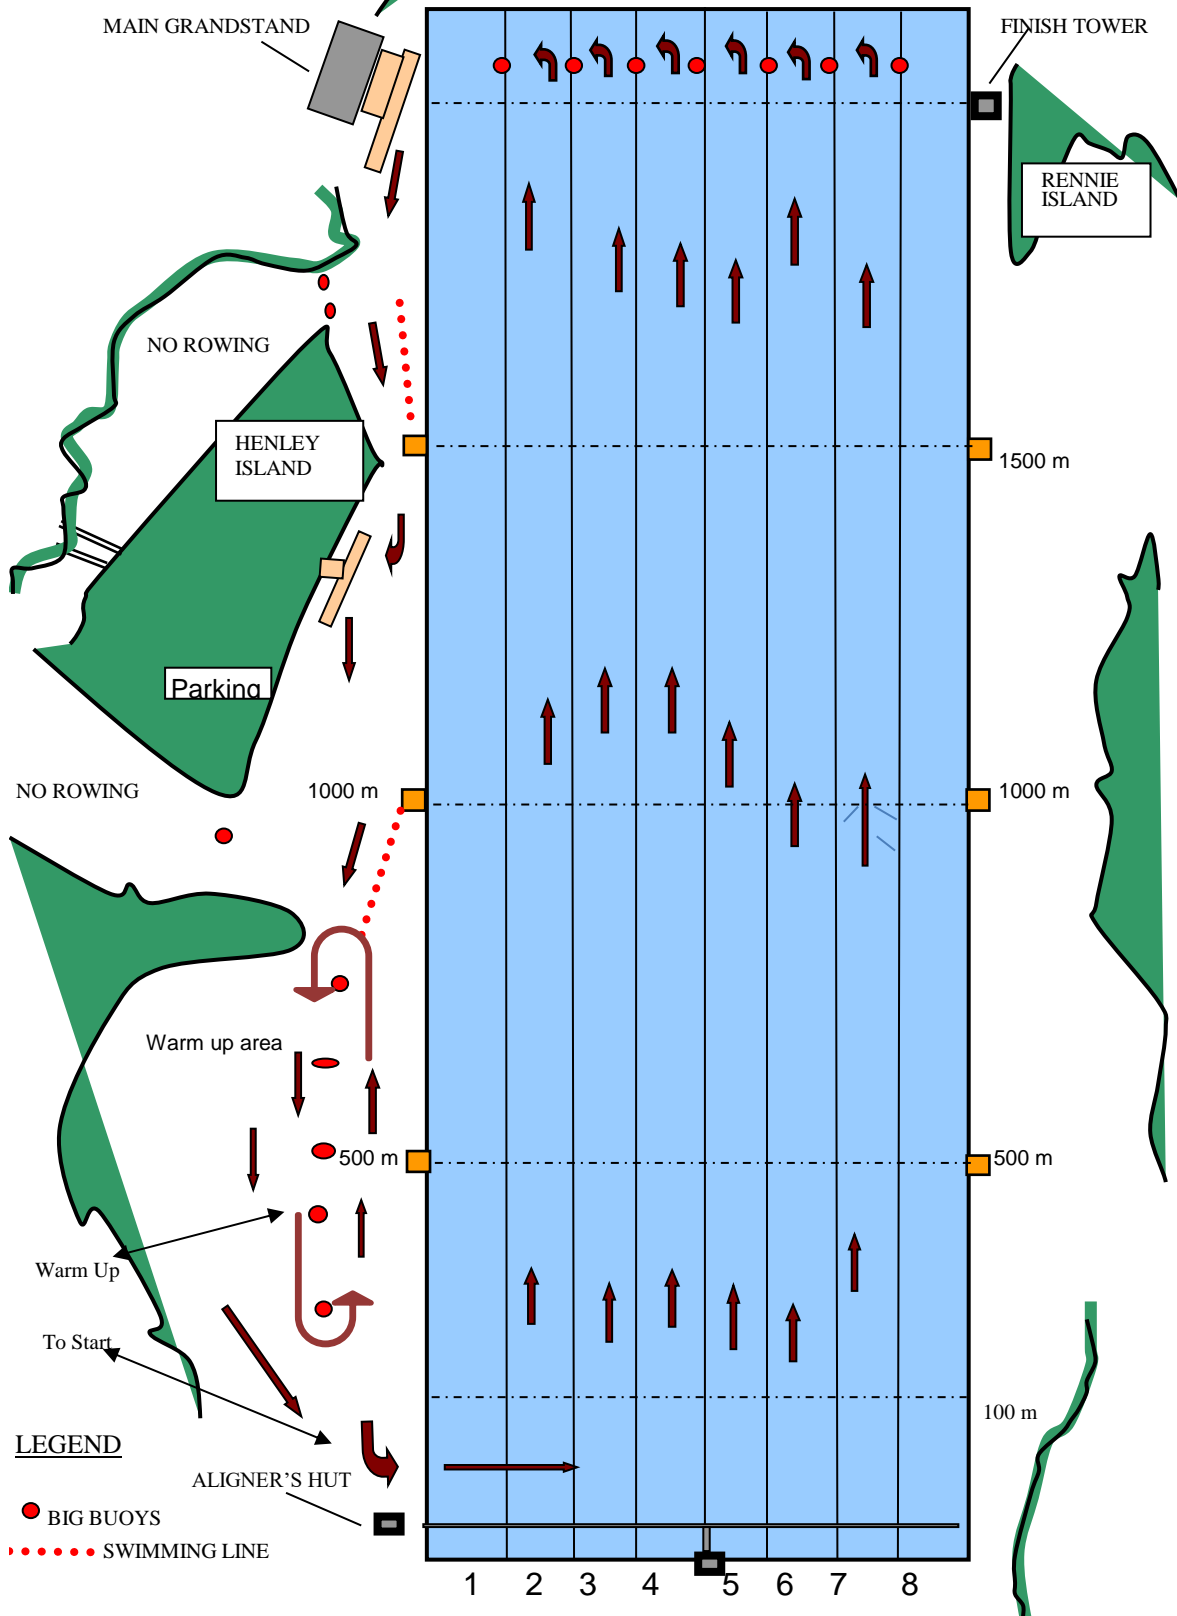

O.U.A. ROWING CHAMPIONSHIPS

St. Catharines, Ontario, Canada

TRAFFIC RULES RACING

Crews enter from Lane 7 to Lane 2 when called in