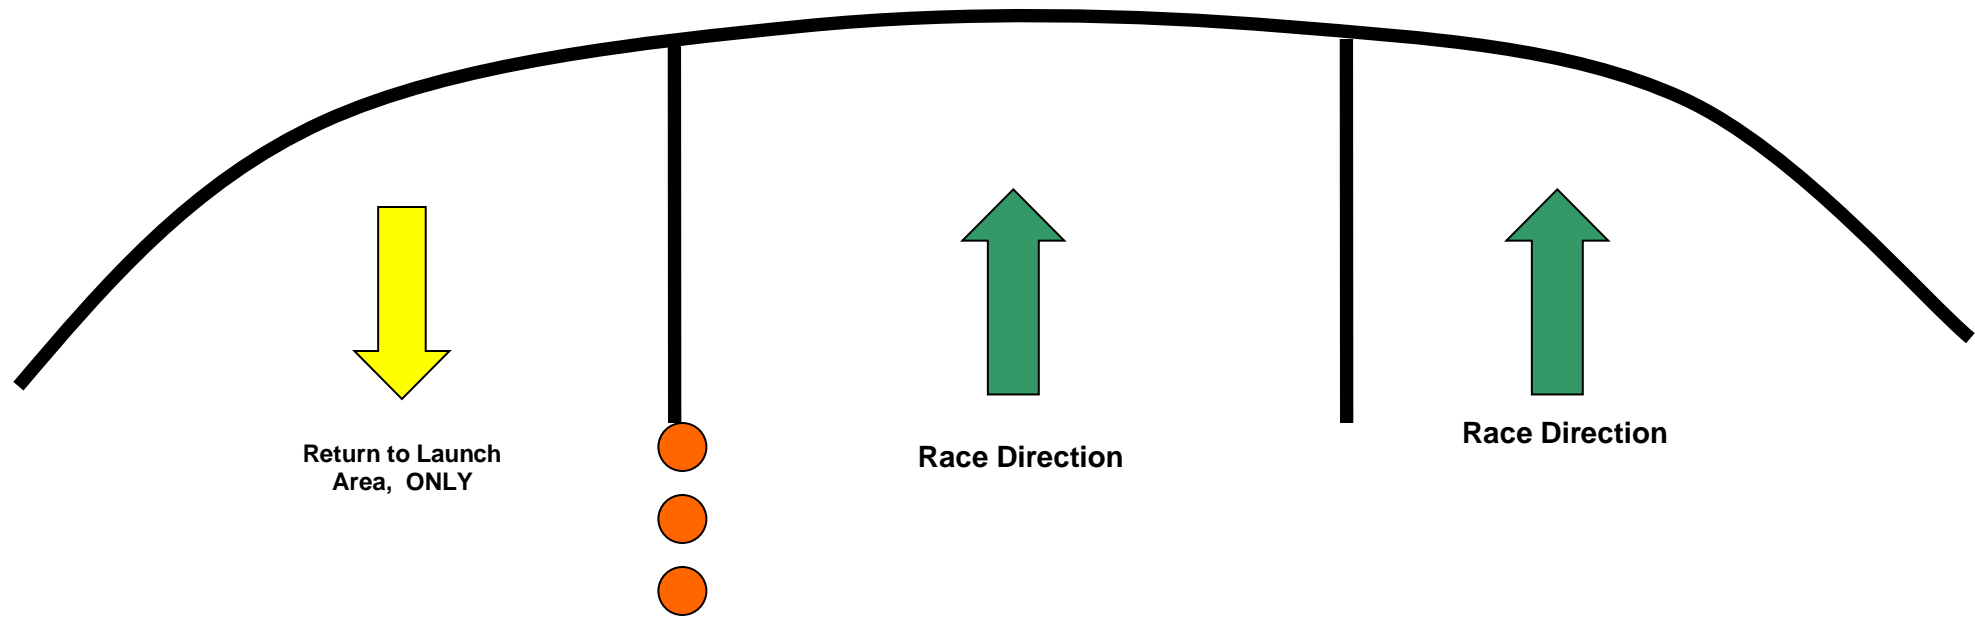

**Beach Park Blvd, Bridge #1**

**Shell Blvd Bridge #2**

Foster City Blvd, Bridge #3

Return to Launch Area, ONLY

Race Direction  
This is a safer arch for 8+'s

Race Direction  
This is a difficult arch for 8+'s

Nasty Pier on Starboard Side.

Starting Line and Chute

Start and Timers on Starboard

Finish Line and Chute

Finish and Timers on Starboard