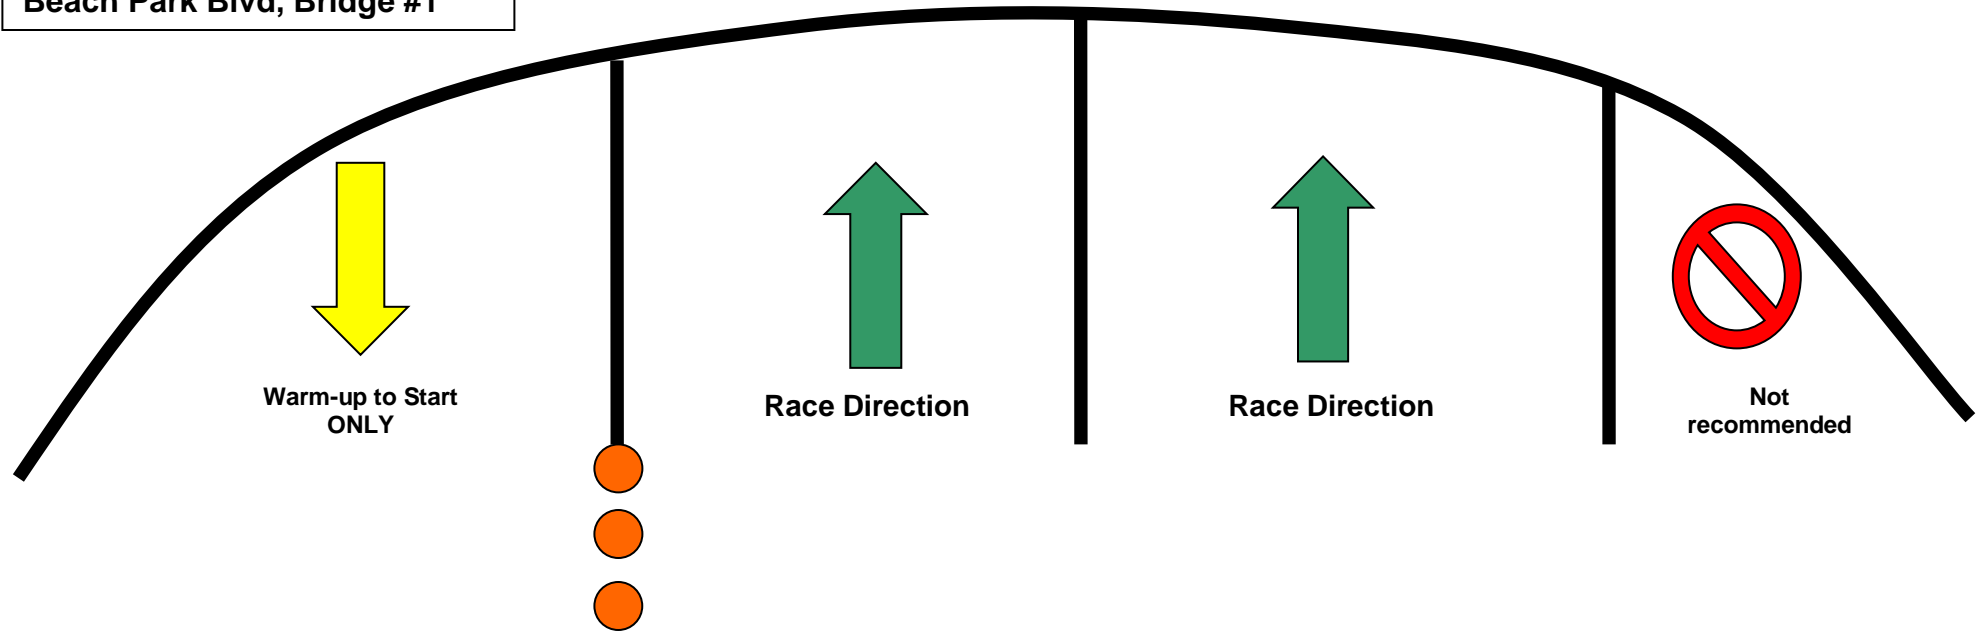

**Beach Park Blvd, Bridge #1**

**Shell Blvd Bridge #2**

Foster City Blvd, Bridge #3

Return to Launch Area, ONLY

Race Direction  
This is a safer arch for 8+'s

Race Direction  
This is a difficult arch for 8+'s

Nasty Pier on Starboard Side.

Starting Line and Chute

Start and Timers on Starboard

Finish Line and Chute

Finish and Timers on Starboard