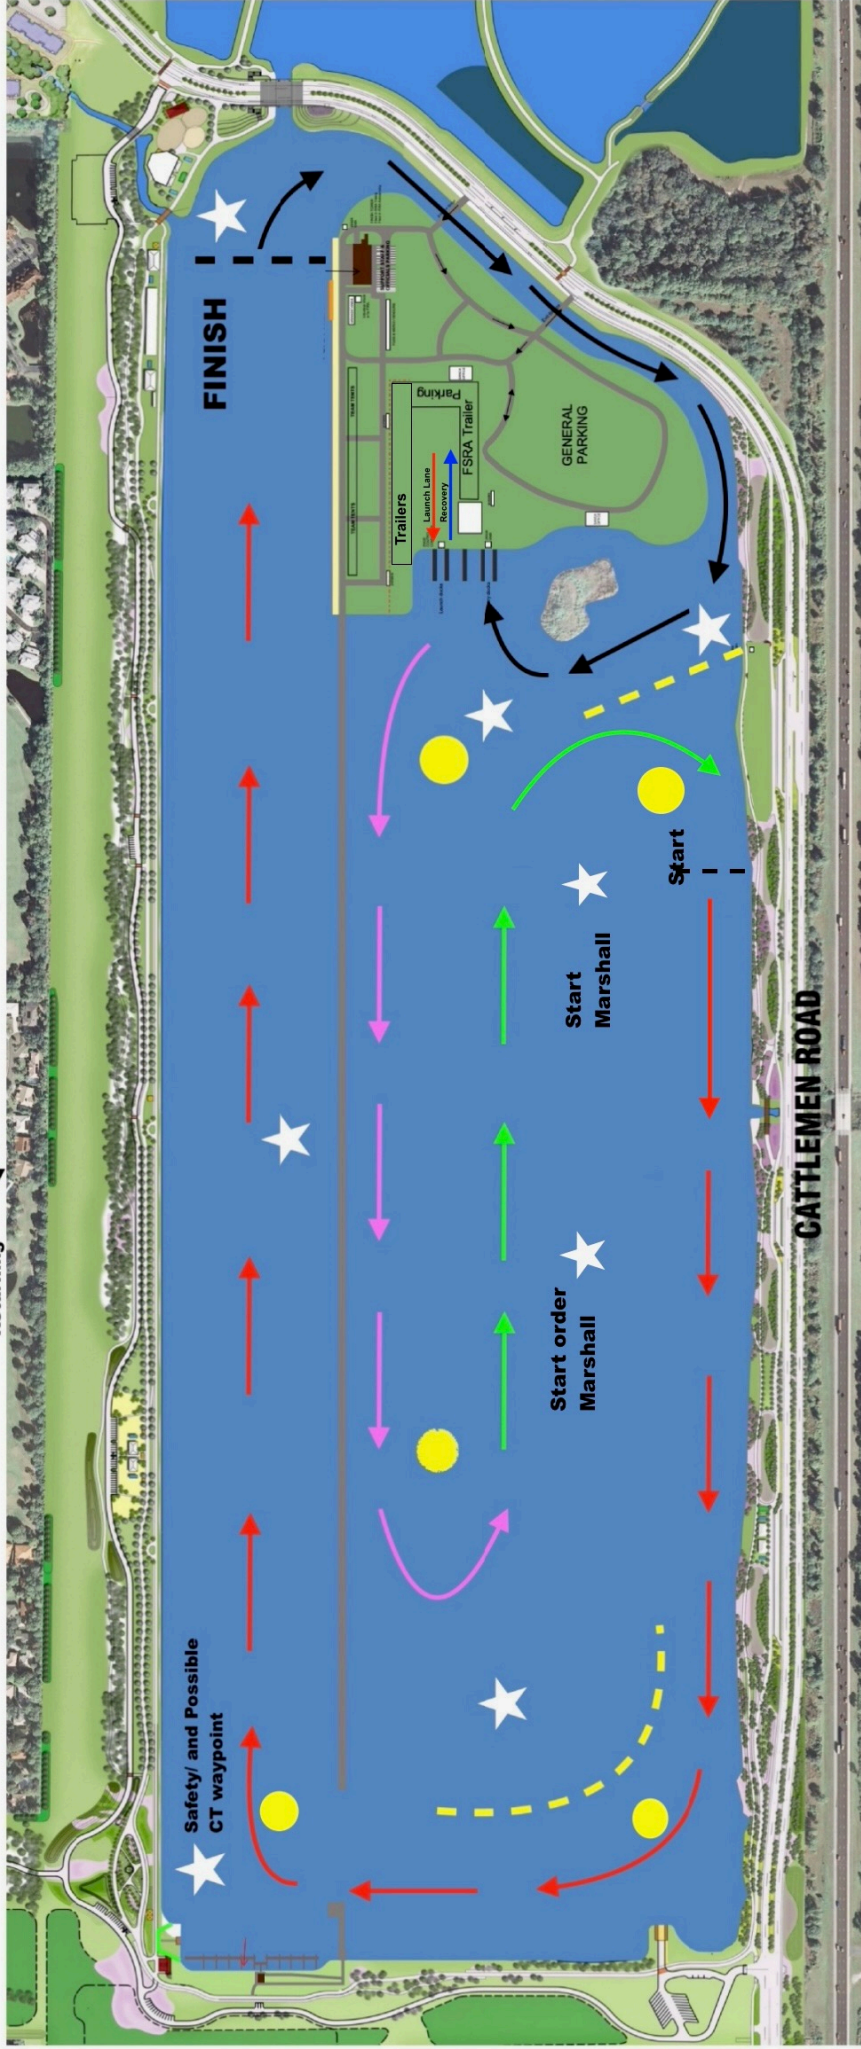

- Warm Up (pink arrow pointing left)
- Start Order Pooling (green arrow pointing right)
- Racing (red arrow pointing right)
- Returning (black arrow pointing left)
- Tetrahedrals (yellow circle)
- Safety Launches and Marshalls (white star)

CATTLEMEN ROAD

FINISH

Safety/ and Possible CT waypoint

Start Marshalls

Start order Marshalls

Start

Trailers  
Launch Lane  
Recovery  
FSRA Trailer

GENERAL PARKING