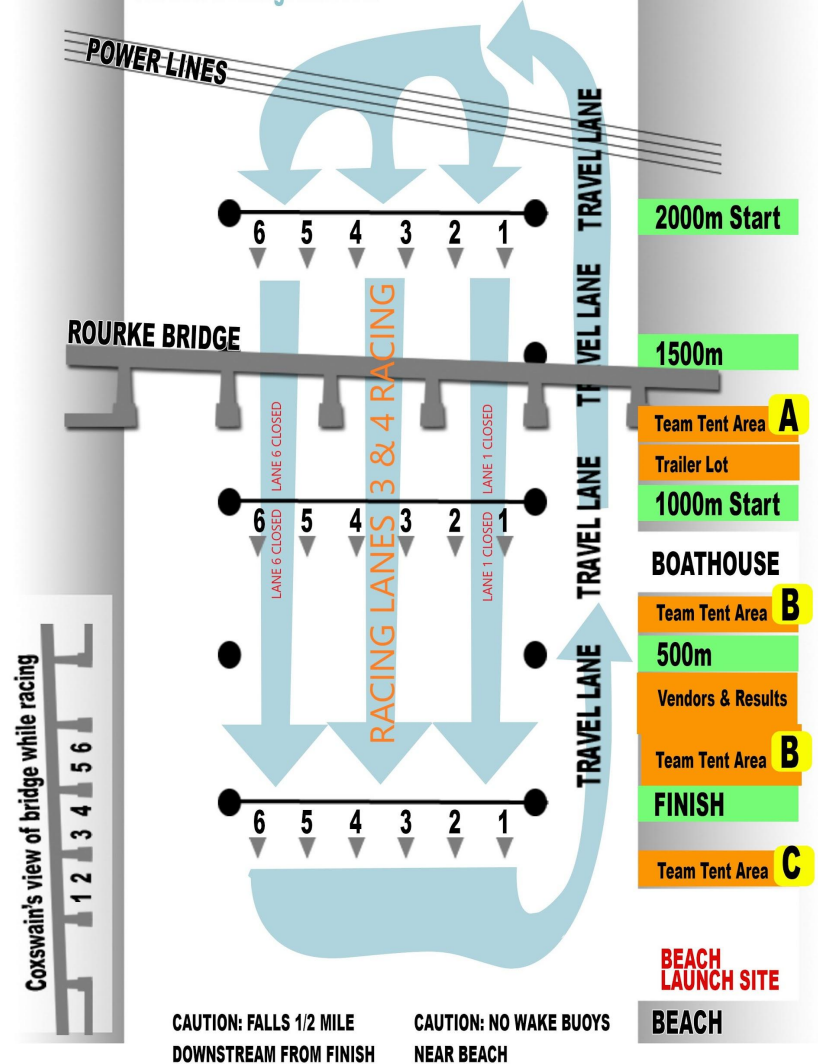

Time Trial Start Map

Sprint Start Map

Lowell Rowing Regatta Association

www.LowellRegattas.com

CAUTION: FALLS 1/2 MILE
DOWNSTREAM FROM FINISH

CAUTION: NO WAKE BUOYS
NEAR BEACH