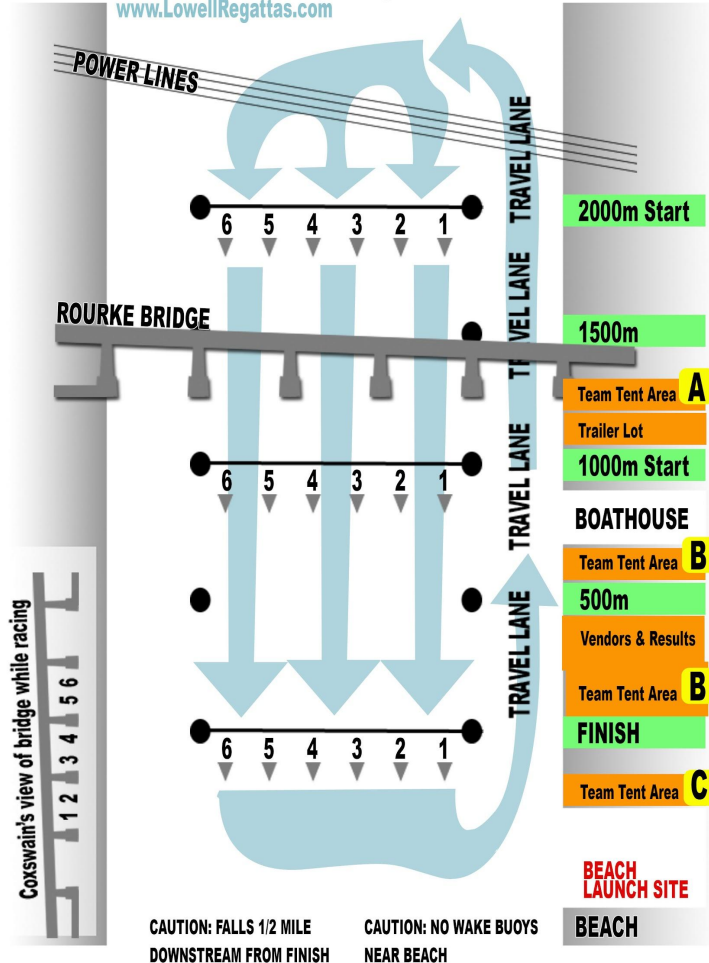

Time Trial Start Map

Sprint Start Map

Lowell Rowing Regatta Association

www.LowellRegattas.com

CAUTION: FALLS 1/2 MILE
DOWNSTREAM FROM FINISH

CAUTION: NO WAKE BUOYS
NEAR BEACH