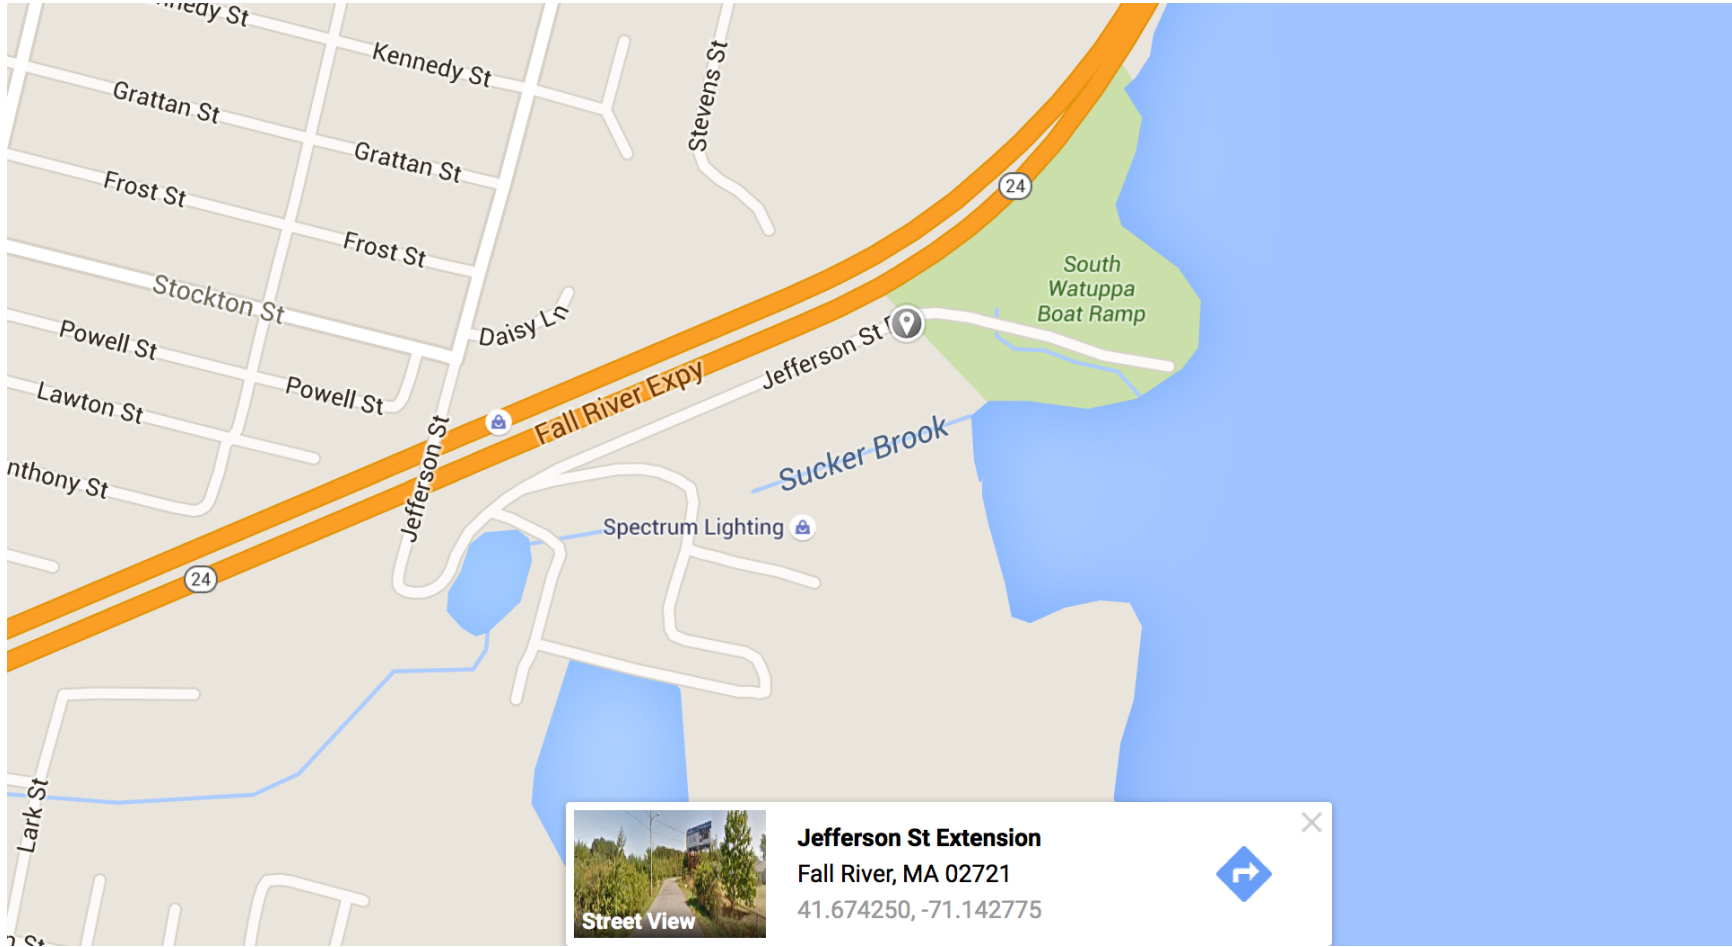

Spectator parking will be located at:
White's of Westport
66 State Rd, Westport, MA 02790

Parking cost for car is \$10

Shuttles will be transporting starting at 6:20am from Parking to the spectator and competitor area at South Watuppa Boat Ramp. Shuttle will leave every 20'. Distance from White's to the Boat Ramp is 2.8 miles.

ONLY TEAM BUSES WILL BE PARKED ON Jefferson Street Extension Road.

Jefferson St Extension
Fall River, MA 02721
41.674250, -71.142775

Directions to Lake Watuppa -

- Take 495 south to Rt. 24 to exit 2. Turn left onto Brayton Ave. Turn left onto Jefferson Street and follow it right down to the boat ramp.