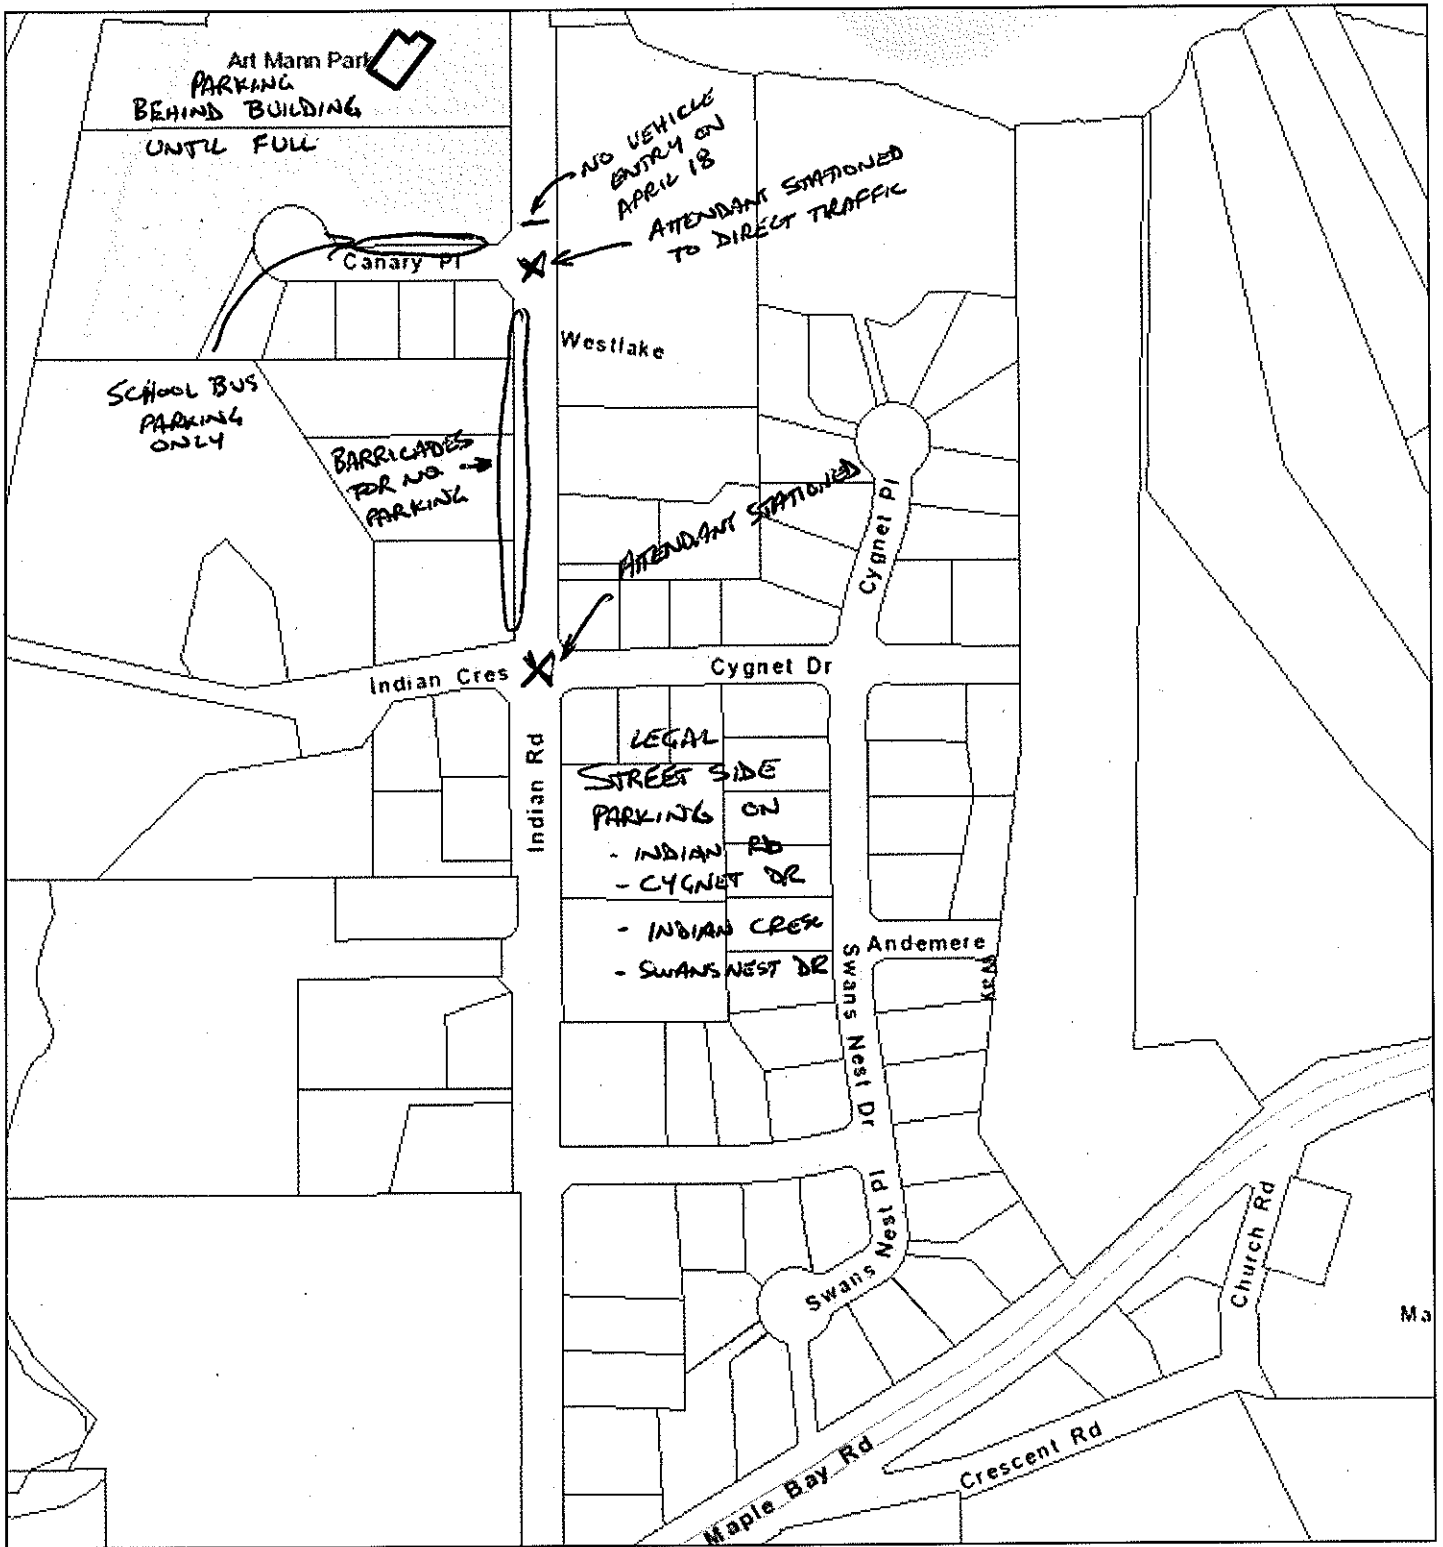

# North Cowichan Web Map

2020-02-02, 2:49:30 p.m.

-  North Cowichan Boundary
-  Foreshore Lots
-  Strata Plan Boundary
-  Parcels

Sources: Esri, HERE, Garmin, USGS, Intermap, INCREMENT P, NRCan, Esri Japan, METI, Esri China (Hong Kong), Esri Korea, Esri (Thailand), NGCC, (c) OpenStreetMap contributors, and the GIS User Community