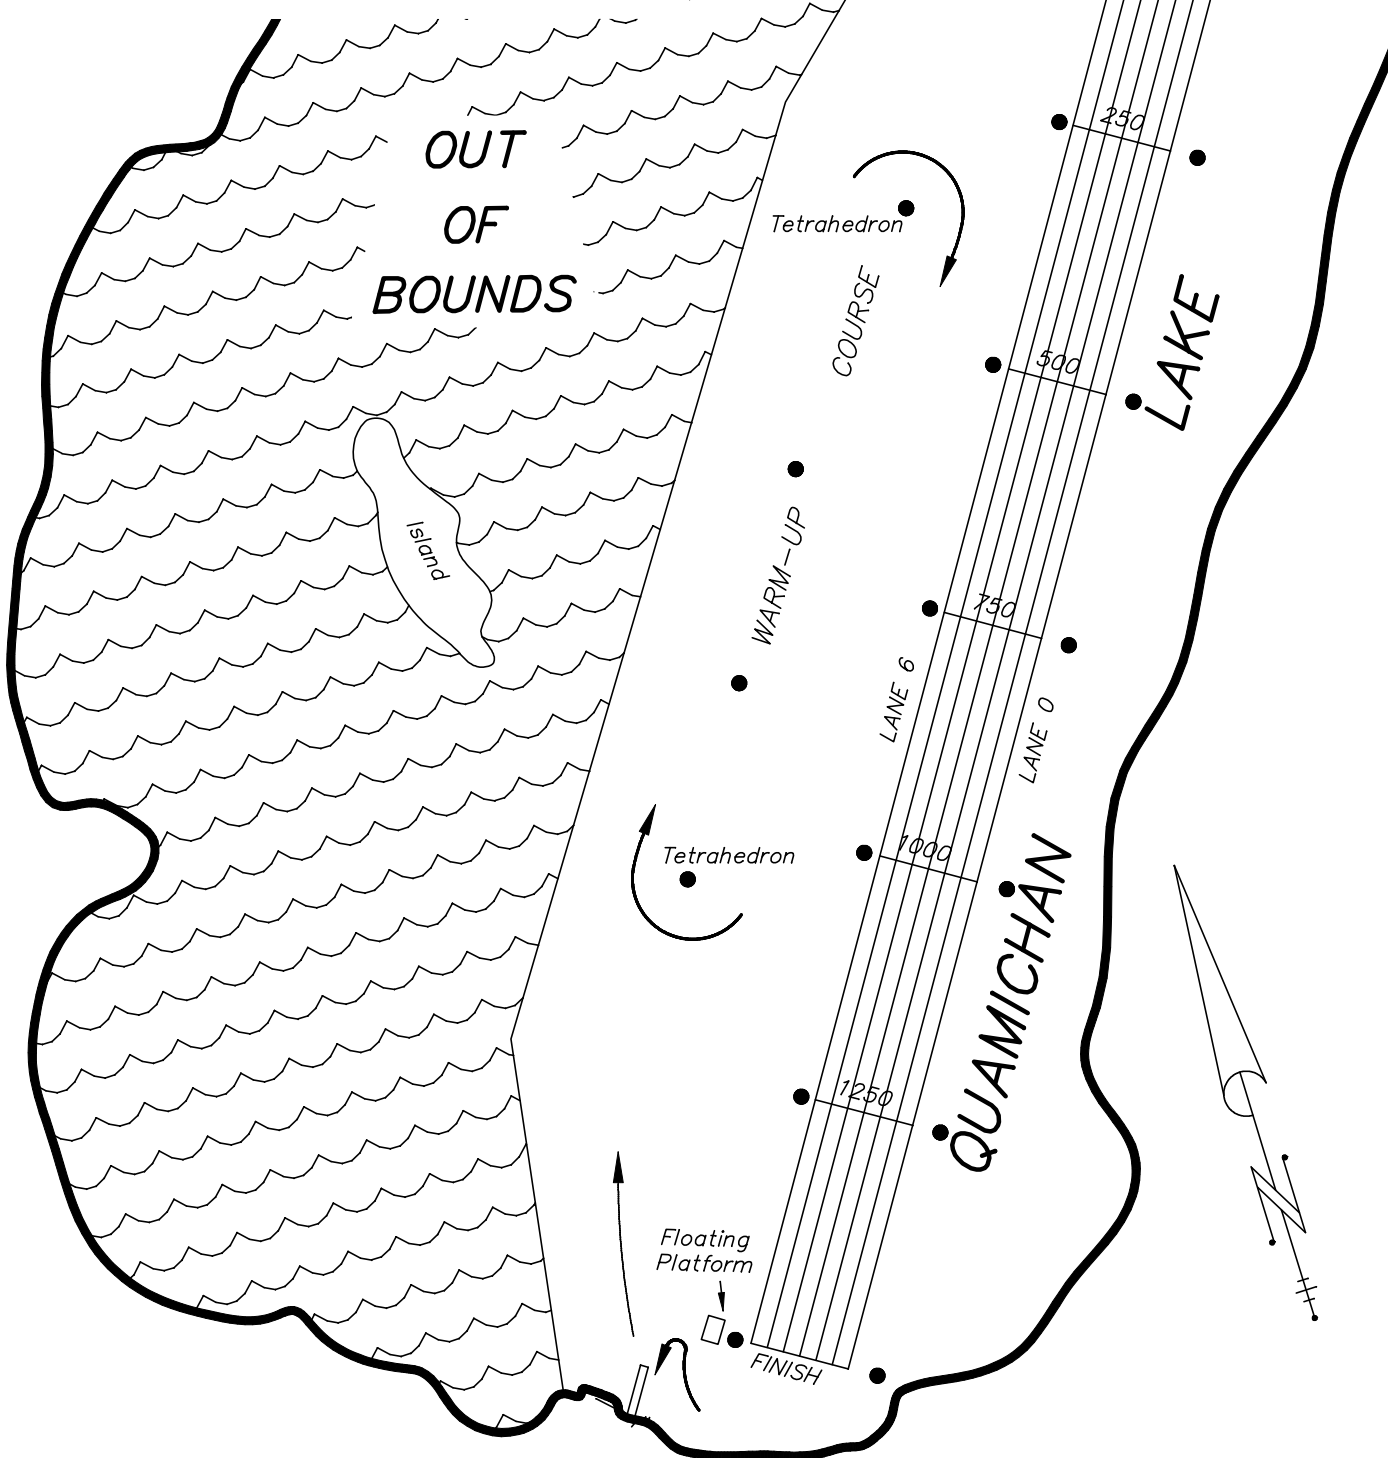

MAPLE BAY ROWING CLUB ANNUAL REGATTA ON-WATER TRAFFIC PATTERN

SCALE 1 : 7500

REGATTA SITE
AT ART MANN PARK