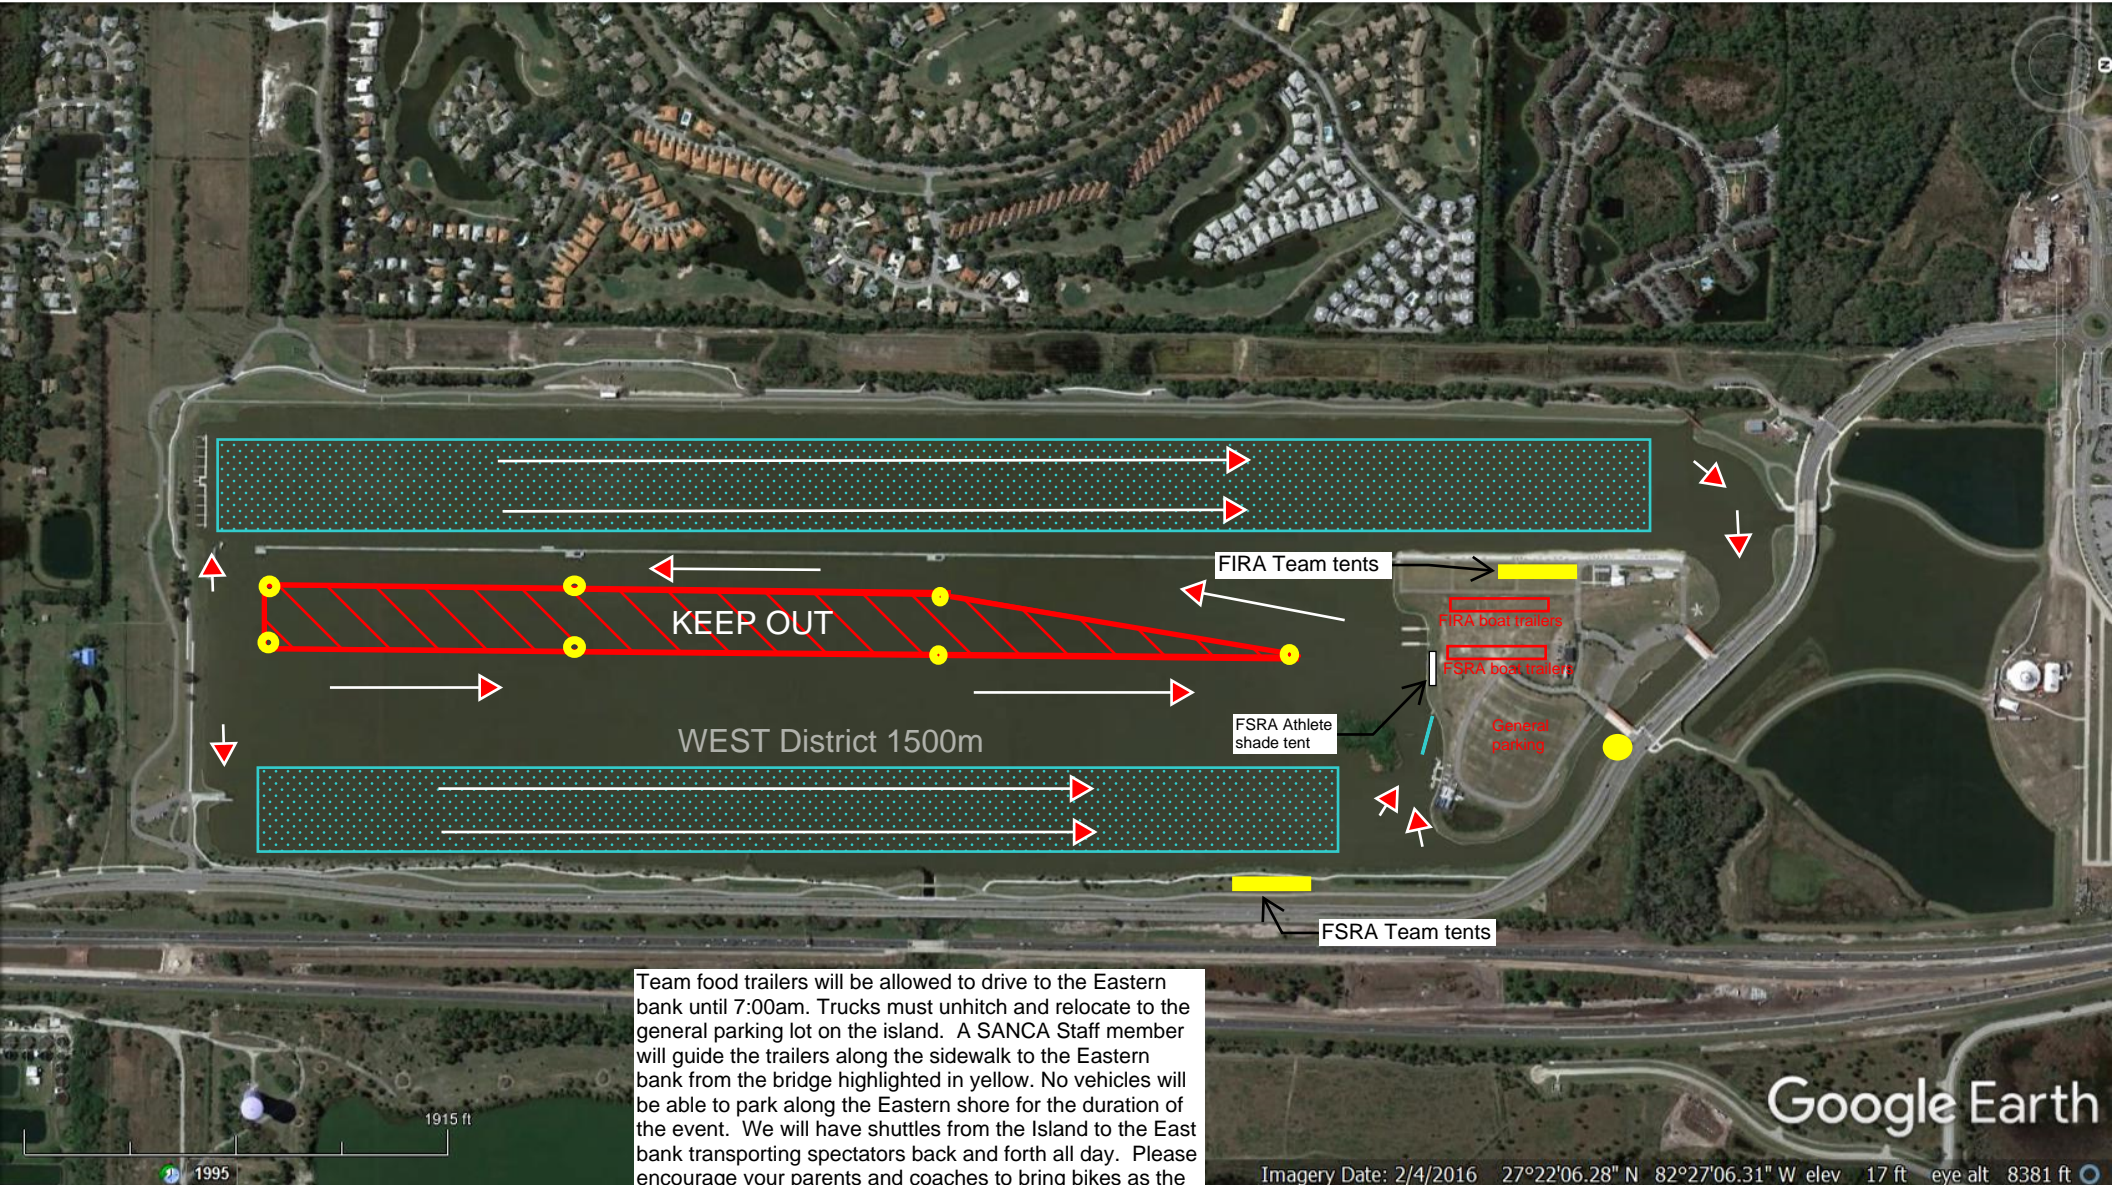

FIRA and West District Race Day Traffic Pattern

Team food trailers will be allowed to drive to the Eastern bank until 7:00am. Trucks must unhitch and relocate to the general parking lot on the island. A SANCA Staff member will guide the trailers along the sidewalk to the Eastern bank from the bridge highlighted in yellow. No vehicles will be able to park along the Eastern shore for the duration of the event. We will have shuttles from the Island to the East bank transporting spectators back and forth all day. Please encourage your parents and coaches to bring bikes as the 15' path will be a good vantage point for watching the races.