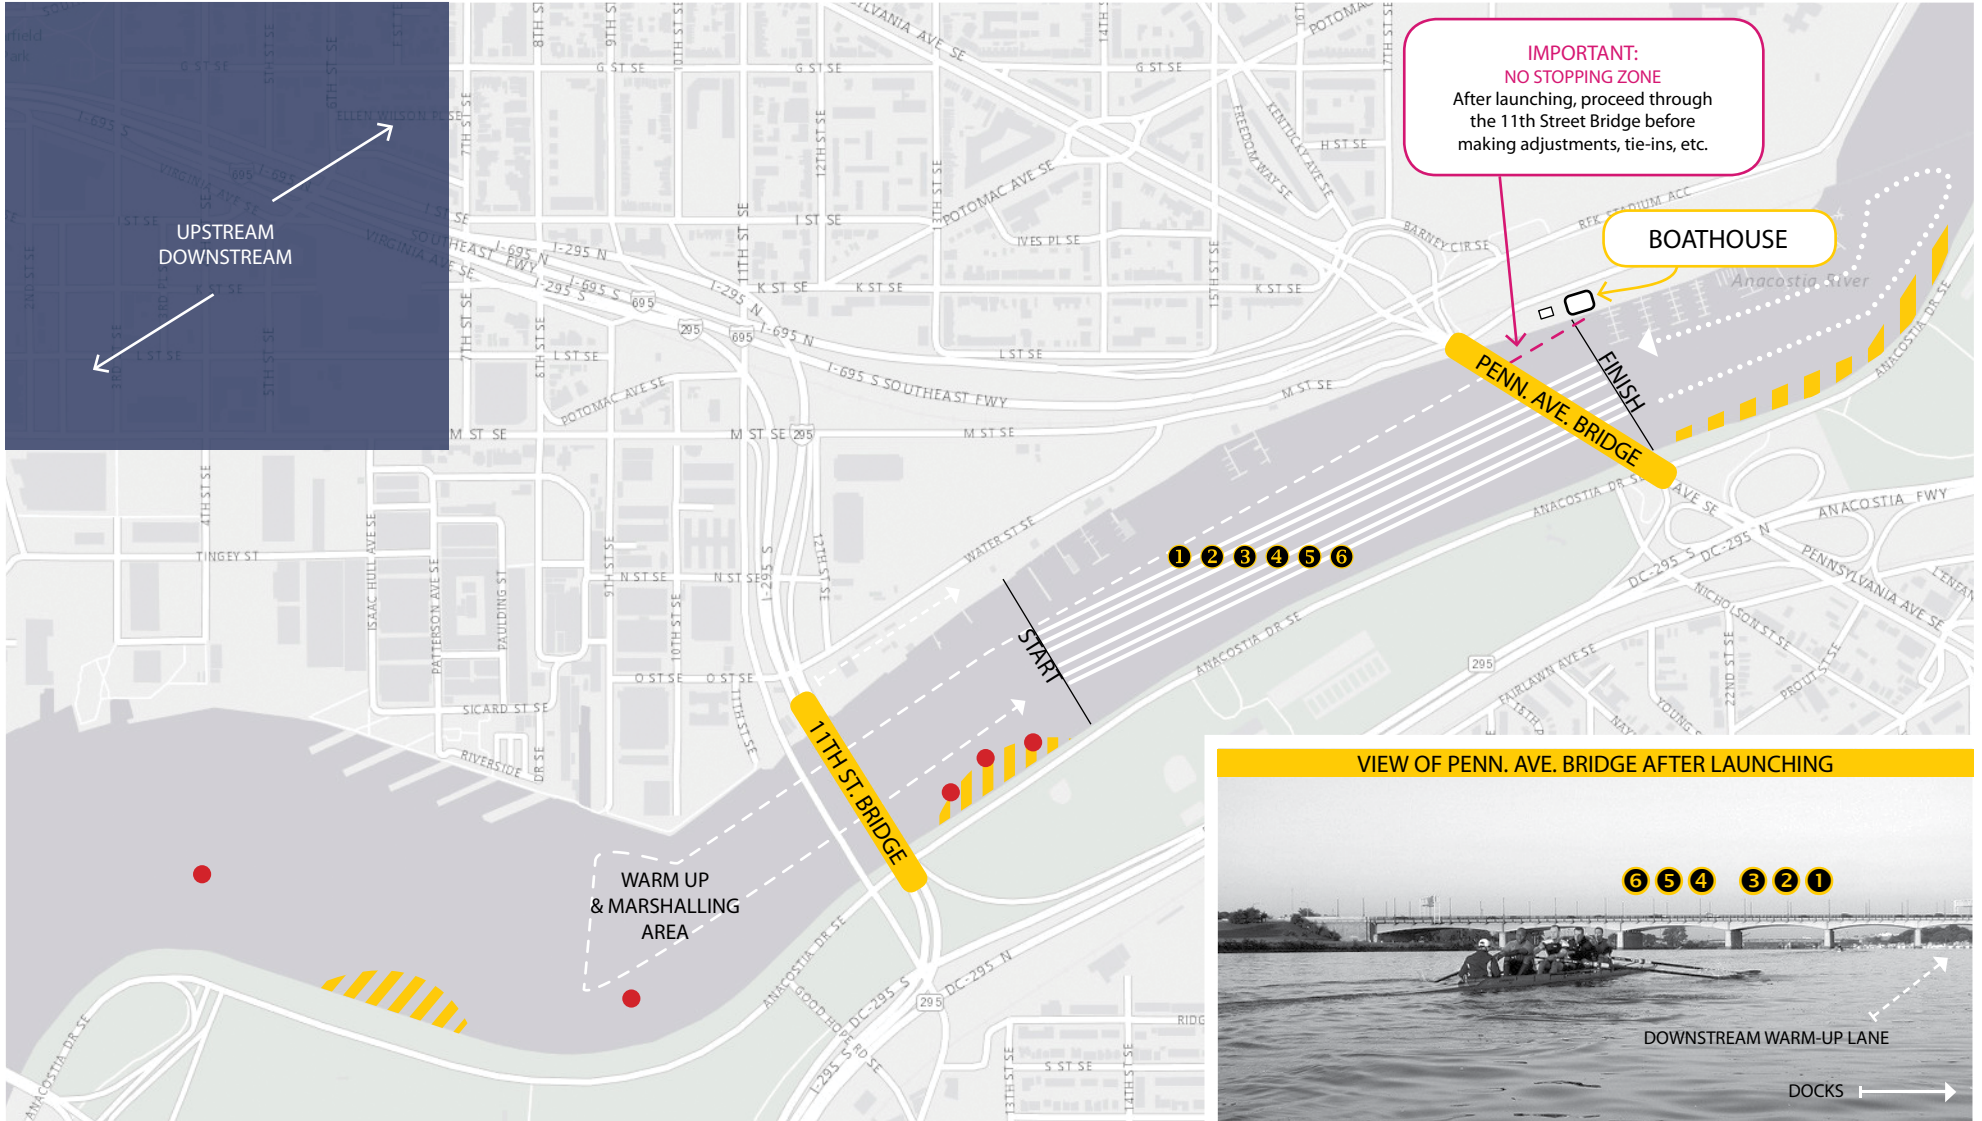

STONEWALL REGATTA

SPRINT RACE COURSE

IMPORTANT:
NO STOPPING ZONE
 After launching, proceed through the 11th Street Bridge before making adjustments, tie-ins, etc.

BOATHOUSE

PENN. AVE. BRIDGE

1 2 3 4 5 6

11TH ST. BRIDGE

WARM UP & MARSHALLING AREA

VIEW OF PENN. AVE. BRIDGE AFTER LAUNCHING

- Sandbar
- Buoy
- Launch to Start Line
- Return to Dock

"Impress Every Client, Every Time."

ABC Imaging delivers total print and document management solutions for the AEC industry and other market sectors. We deliver the same committed service to quality conscious consumers.