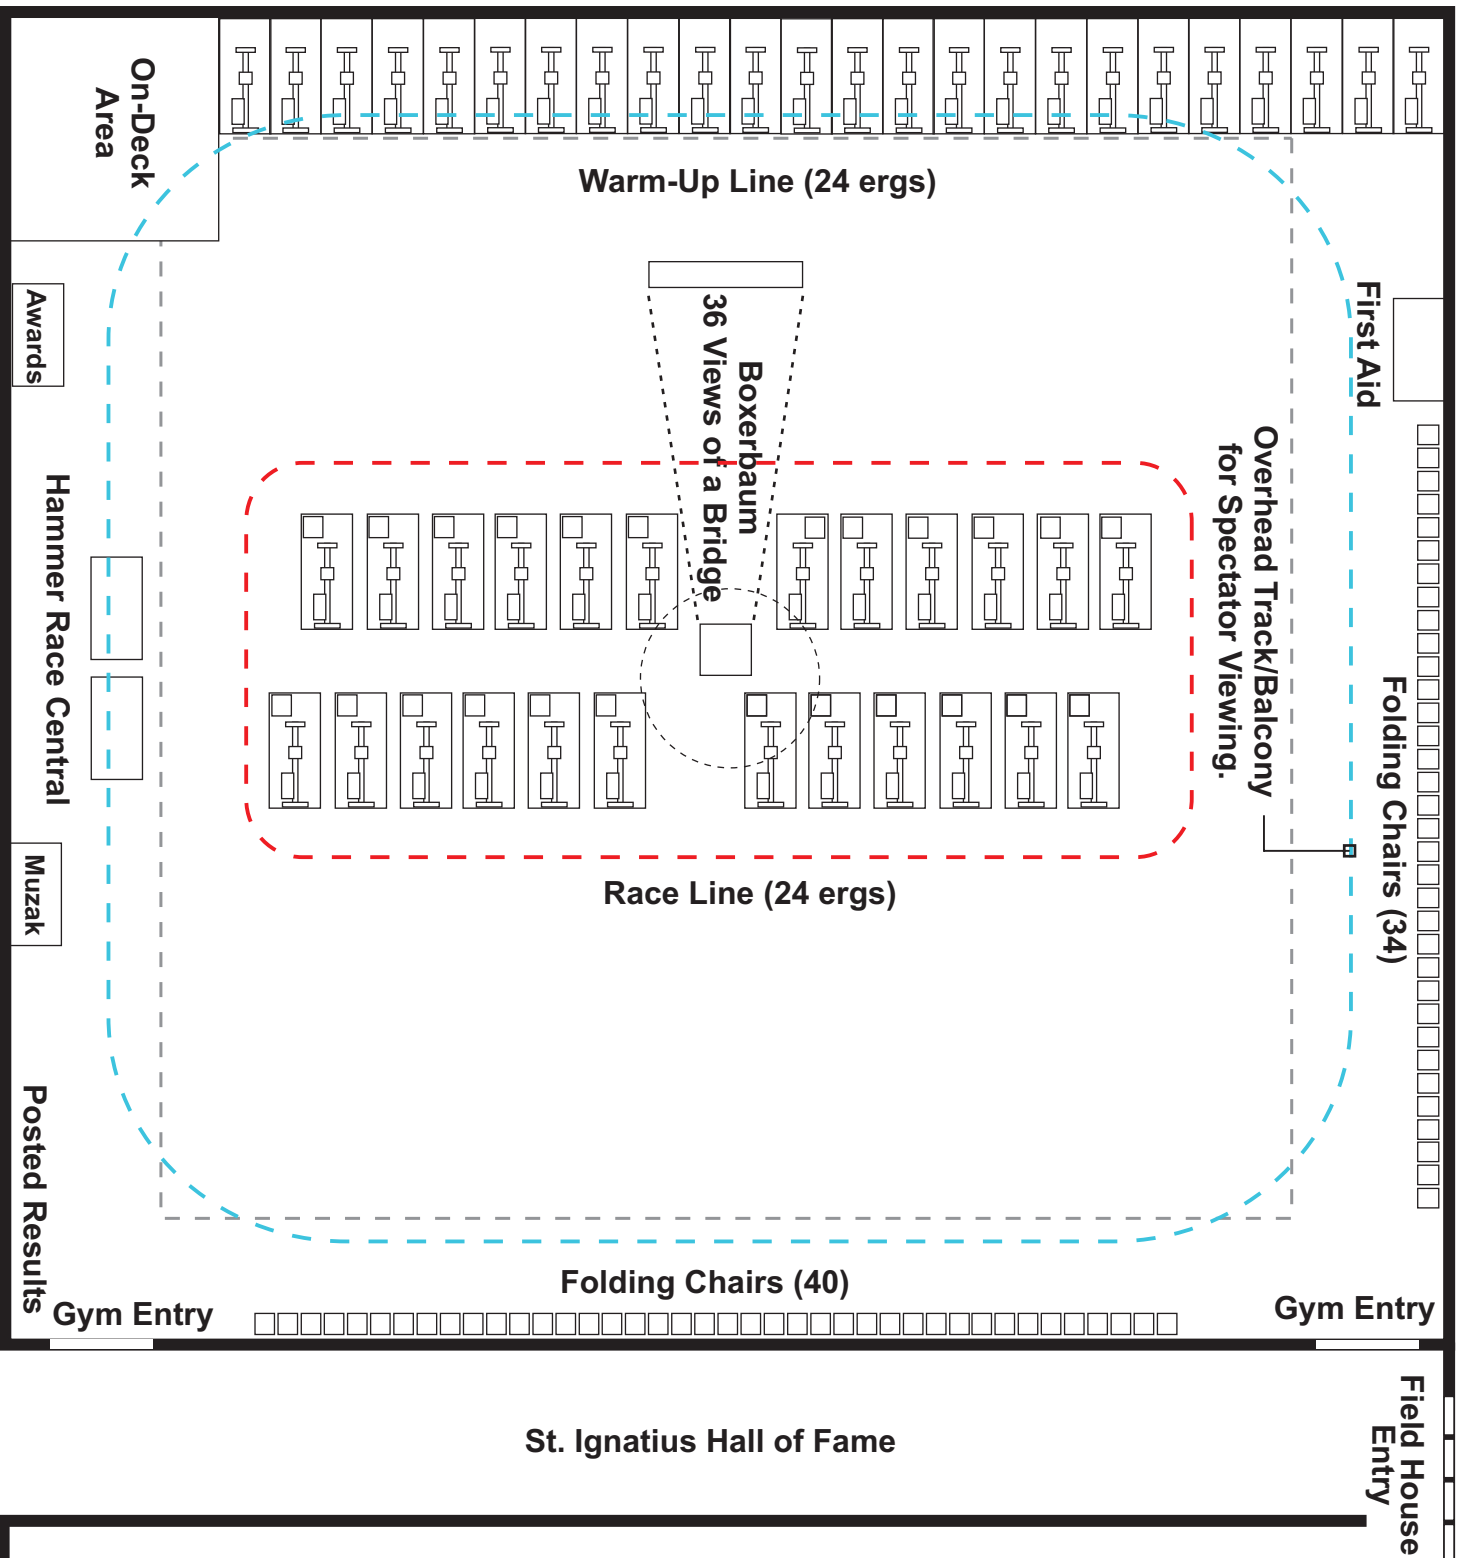

CLEVELAND

Lorain Rd.

Murphy Field House - St. Ignatius H.S.
 1911 W. 30th St. Cleveland, OH 44113
 Hammer Venue Layout
 Preliminary (2.11.10)

Registration