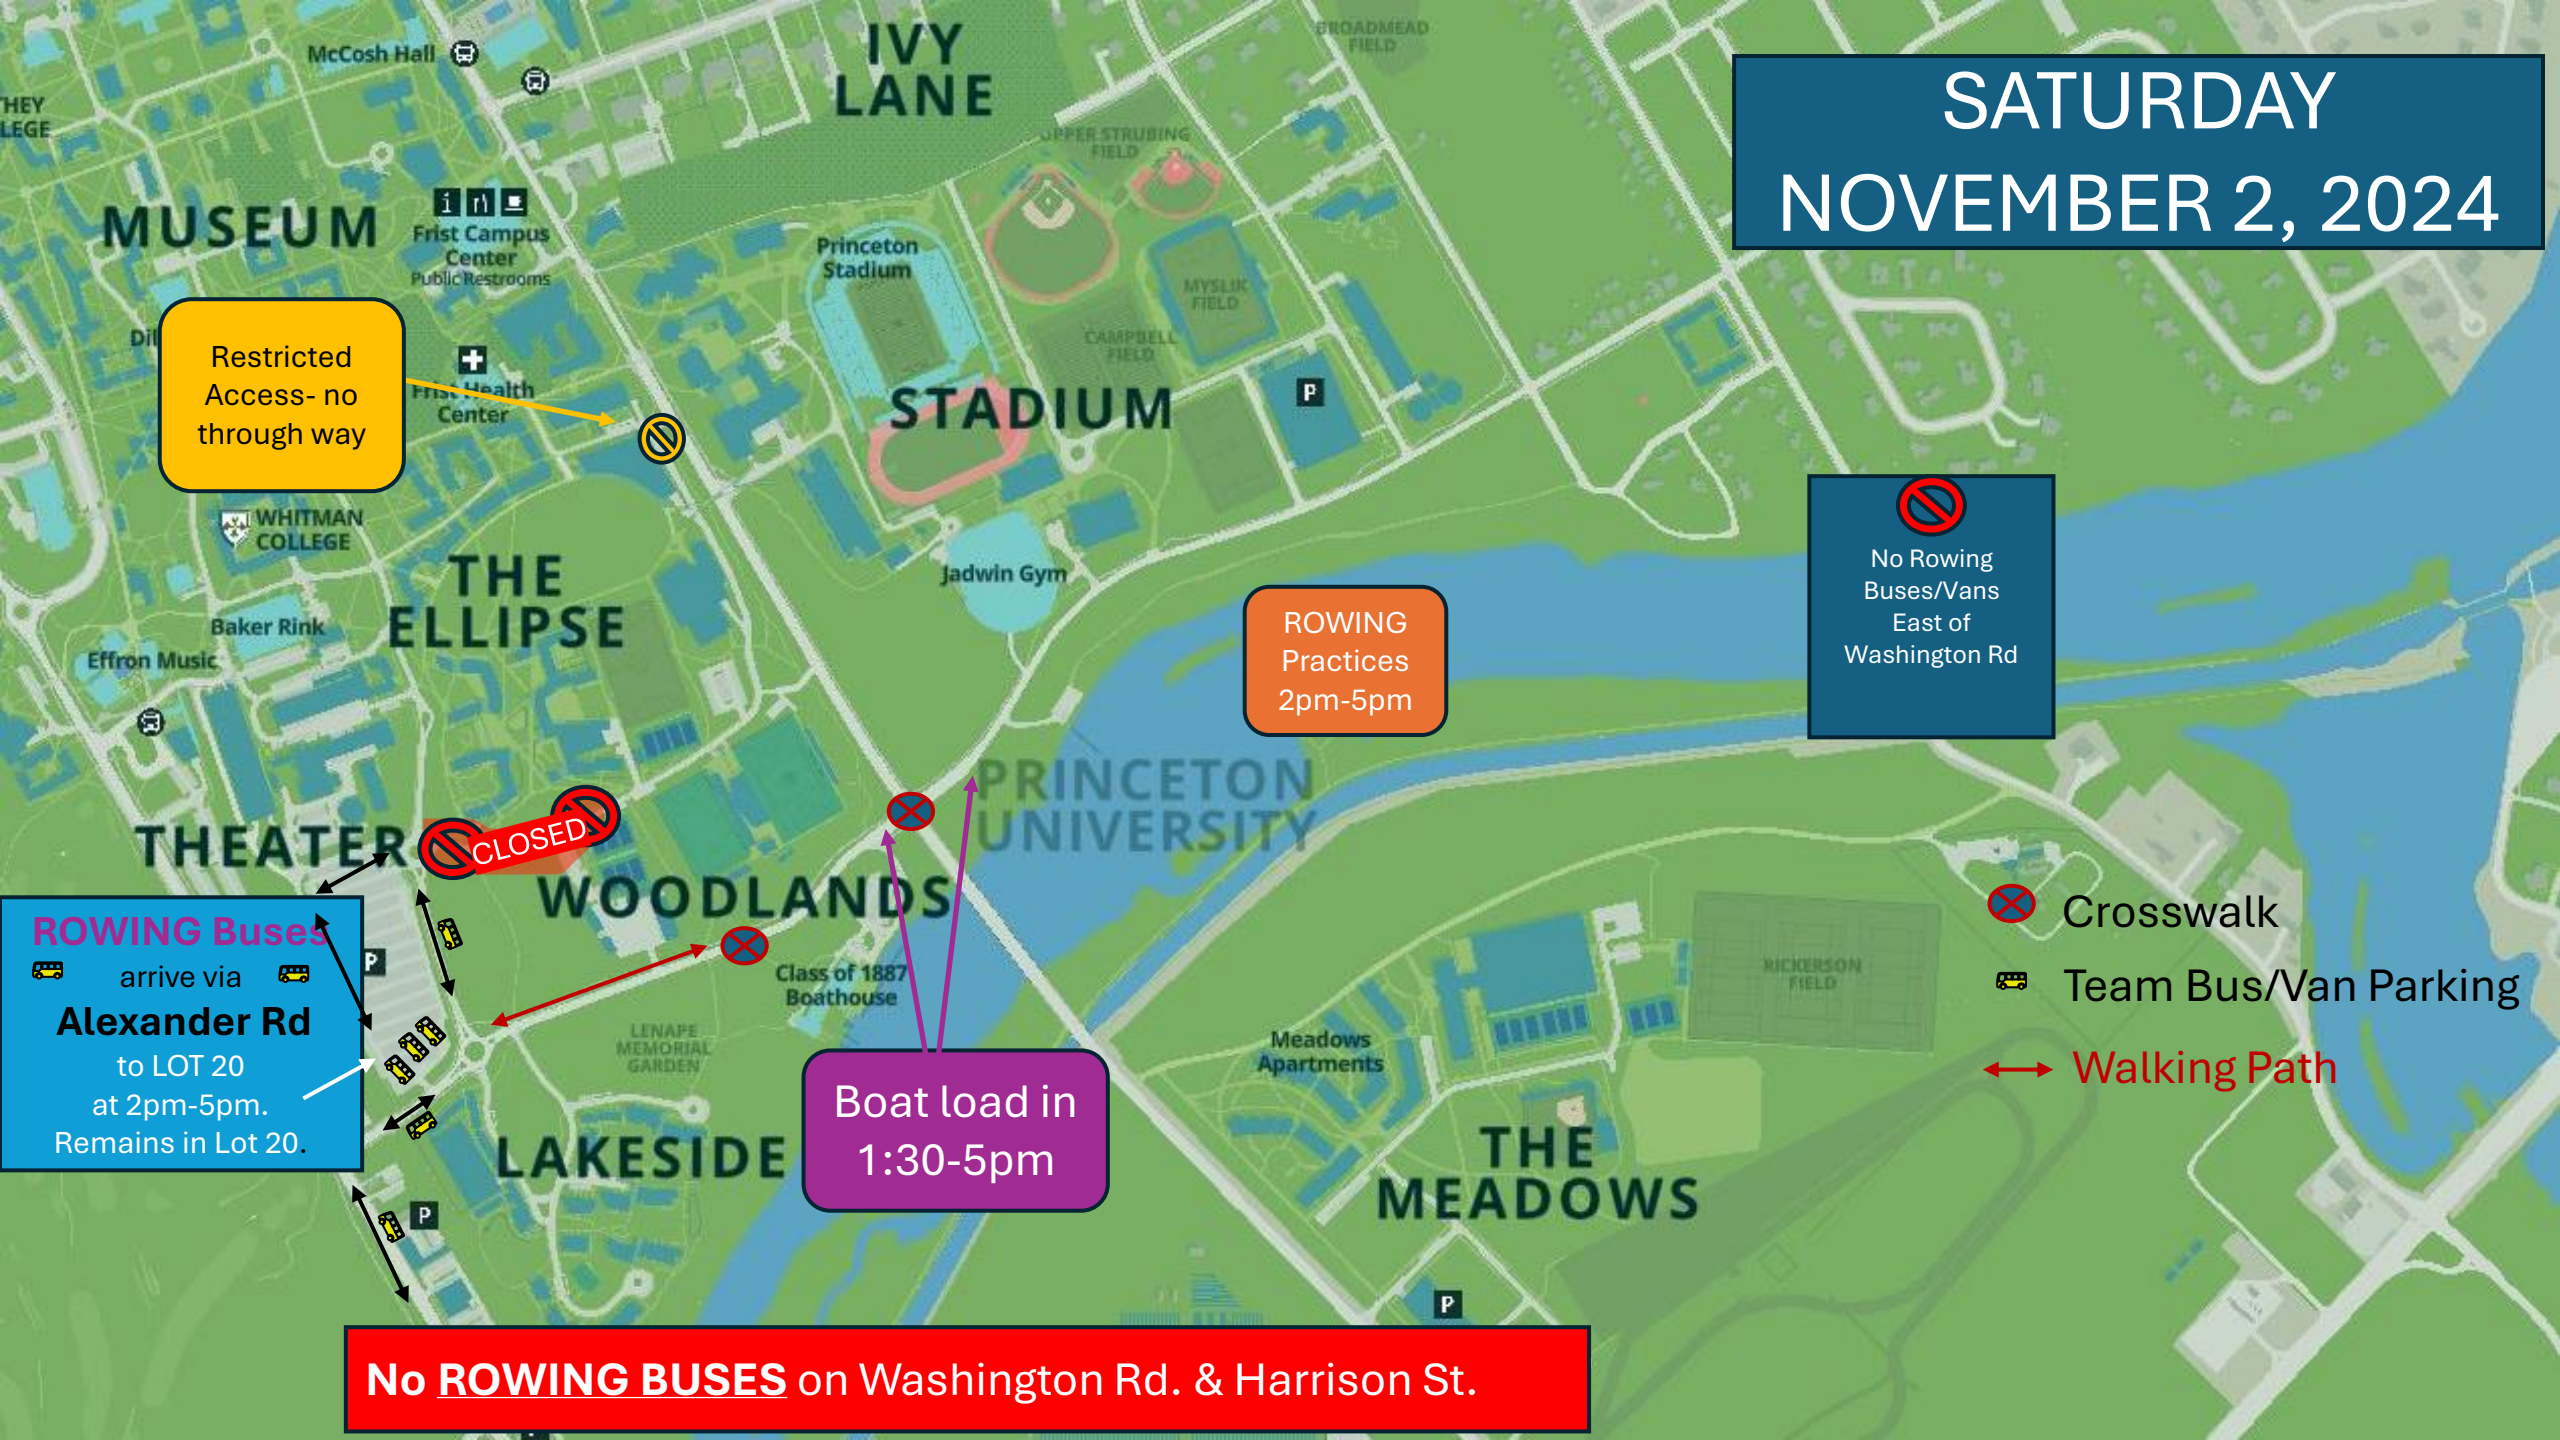

SATURDAY NOVEMBER 2, 2024

Restricted
Access- no
through way

No Rowing
Buses/Vans
East of
Washington Rd

ROWING
Practices
2pm-5pm

ROWING Buses
arrive via
Alexander Rd
to LOT 20
at 2pm-5pm.
Remains in Lot 20.

Boat load in
1:30-5pm

No ROWING BUSES on Washington Rd. & Harrison St.

-  Crosswalk
-  Team Bus/Van Parking
-  Walking Path

SUNDAY NOVEMBER 3, 2024

Restricted
Access- no
through way

ROWING
RACES
9am-3pm

No Rowing
Buses/Vans
East of
Washington Rd.

Rowing Team
Buses & Van

arrive via
Alexander Rd
to LOT 20. Remains
in Lot 20.
28 Team Buses/Vans

Tailgates
Load/Unload
Area

Boat Load
in/out
before
9am- after
12pm

No ROWING BUSES on Washington Rd. & Harrison St.

- ⊗ Crosswalk
- ★ Spectator Parking
- GPS: Stadium Drive Garage, Princeton University or GPS: Lot 20, Princeton University
- 🚌 Team Bus/Van Parking
- △ TAILGATE AREA
- ↔ Walking Path
- ↔ Bus/Van Path