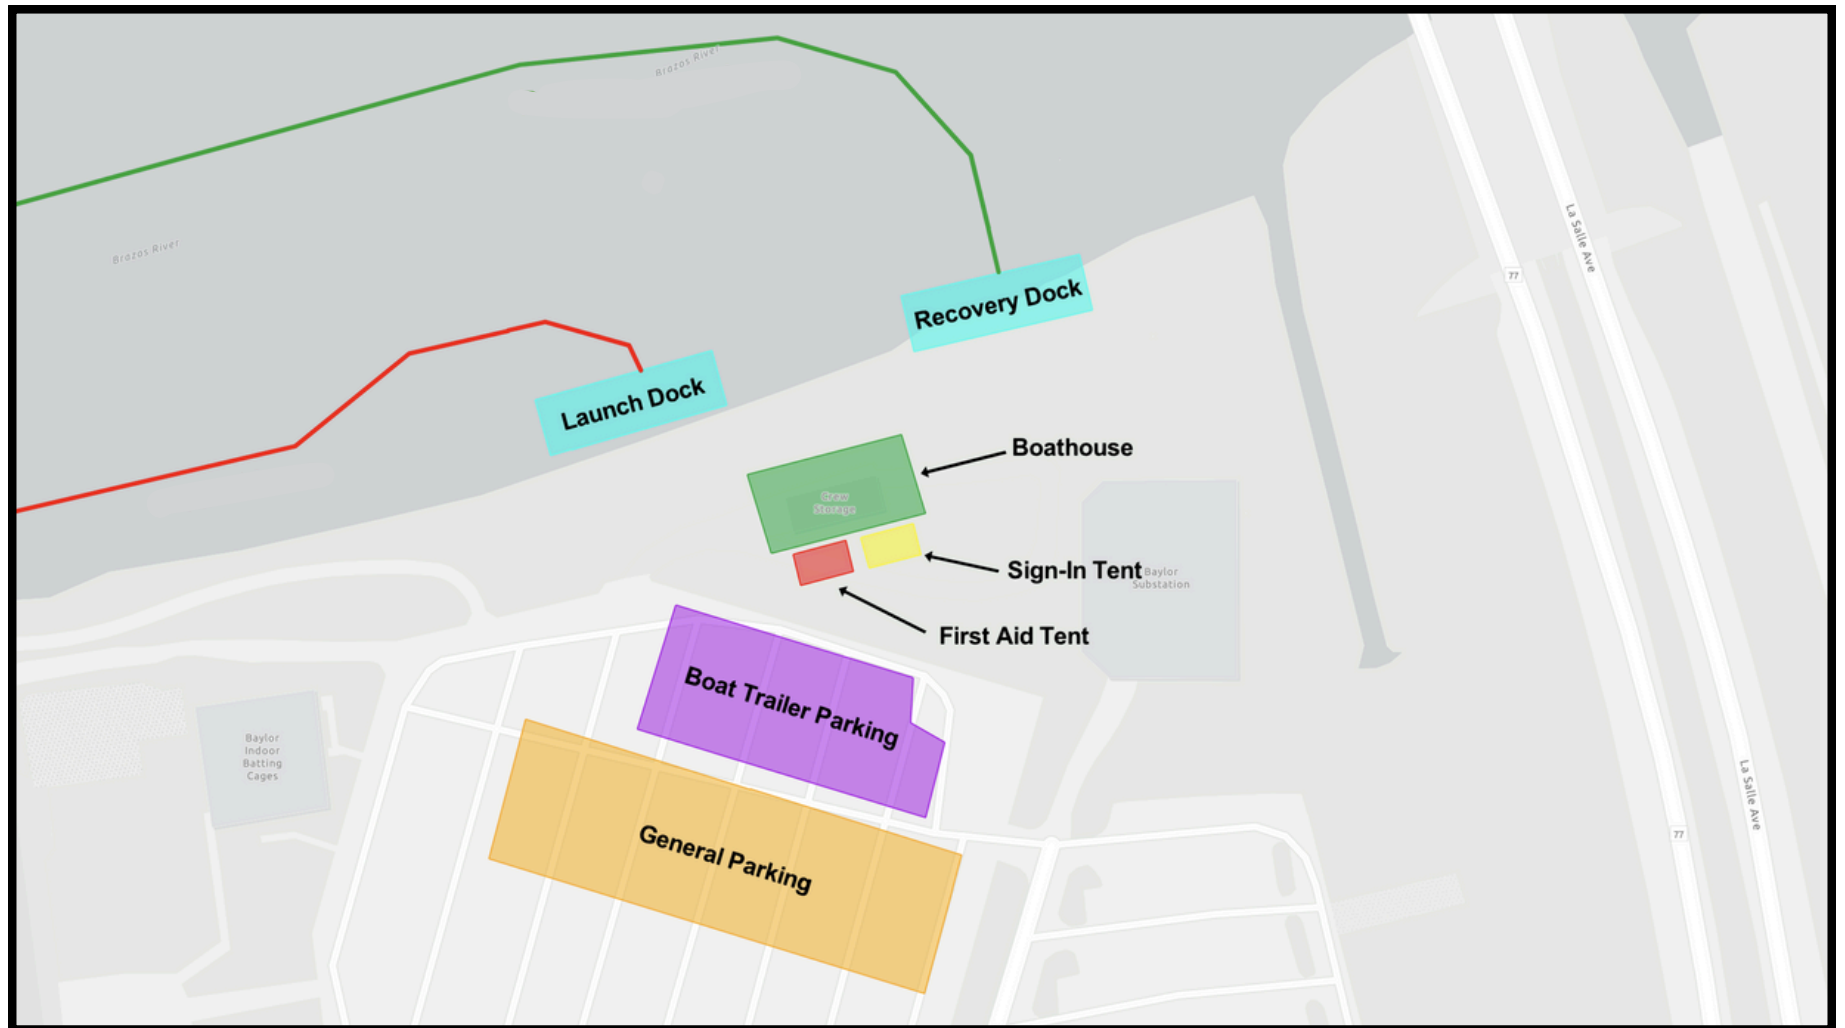

Head of the Brazos

Course Map

Warmup going NW in the designated lane, turn after the bridge
Race going SE in the racing lane

Head of the Brazos Facilities Map

10 Daughtrey Avenue, Waco TX