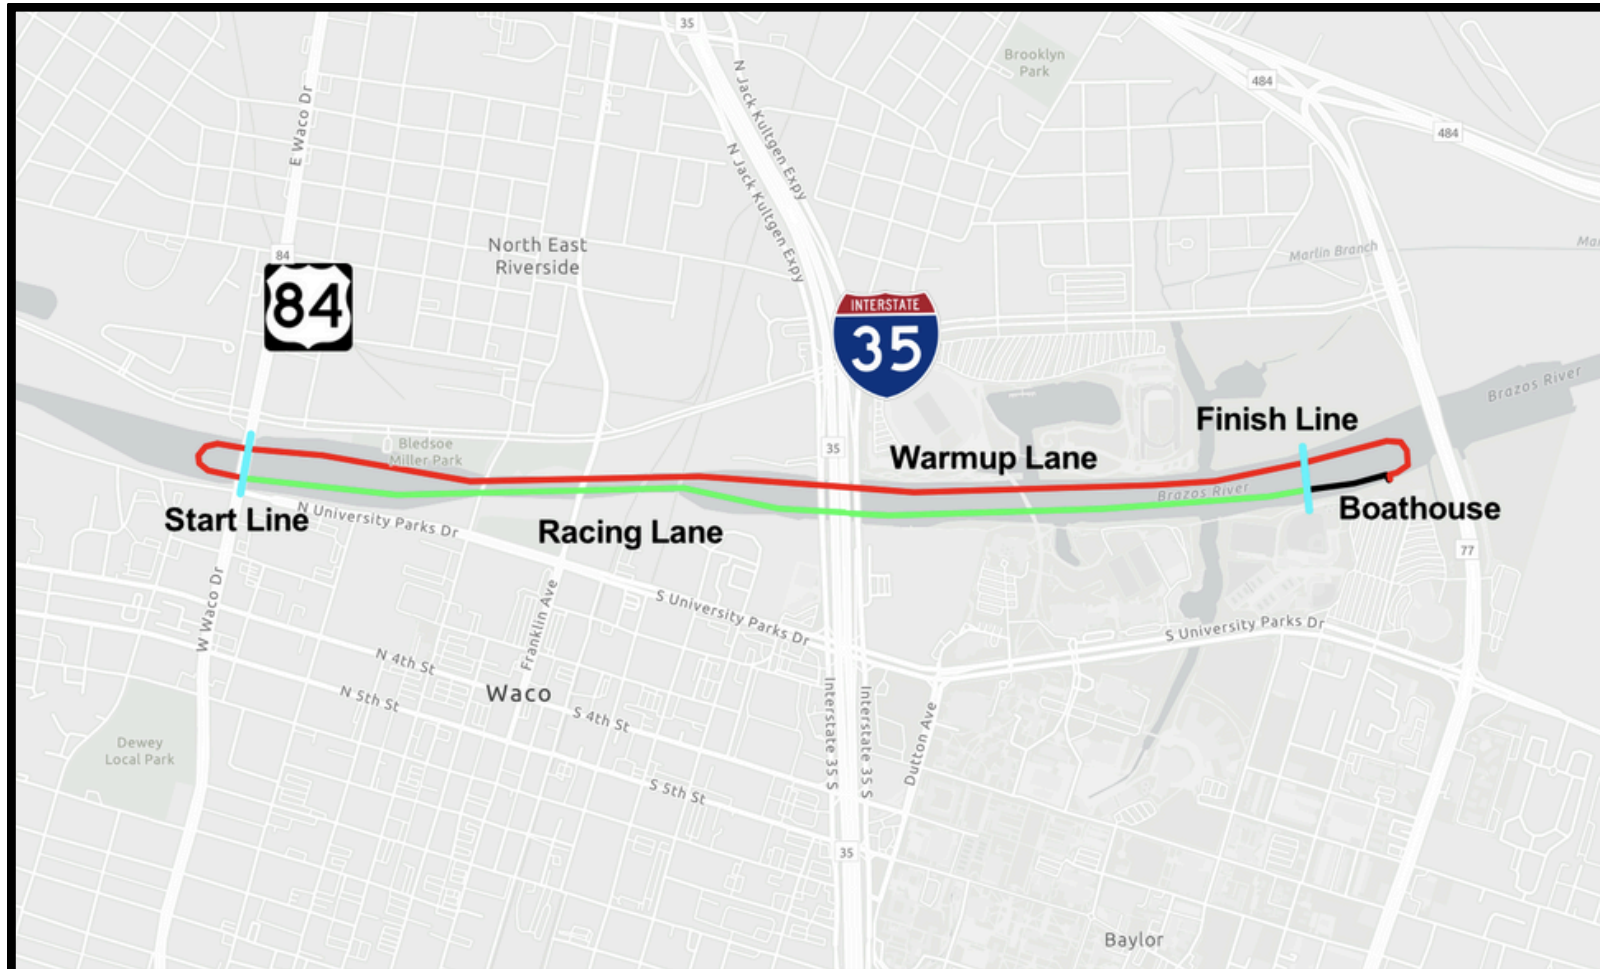

Head of the Brazos

Course Map

Warmup going NW in the designated lane, turn after the bridge
Race going SE in the racing lane

Head of the Brazos Facilities Map

10 Daughtrey Avenue, Waco TX