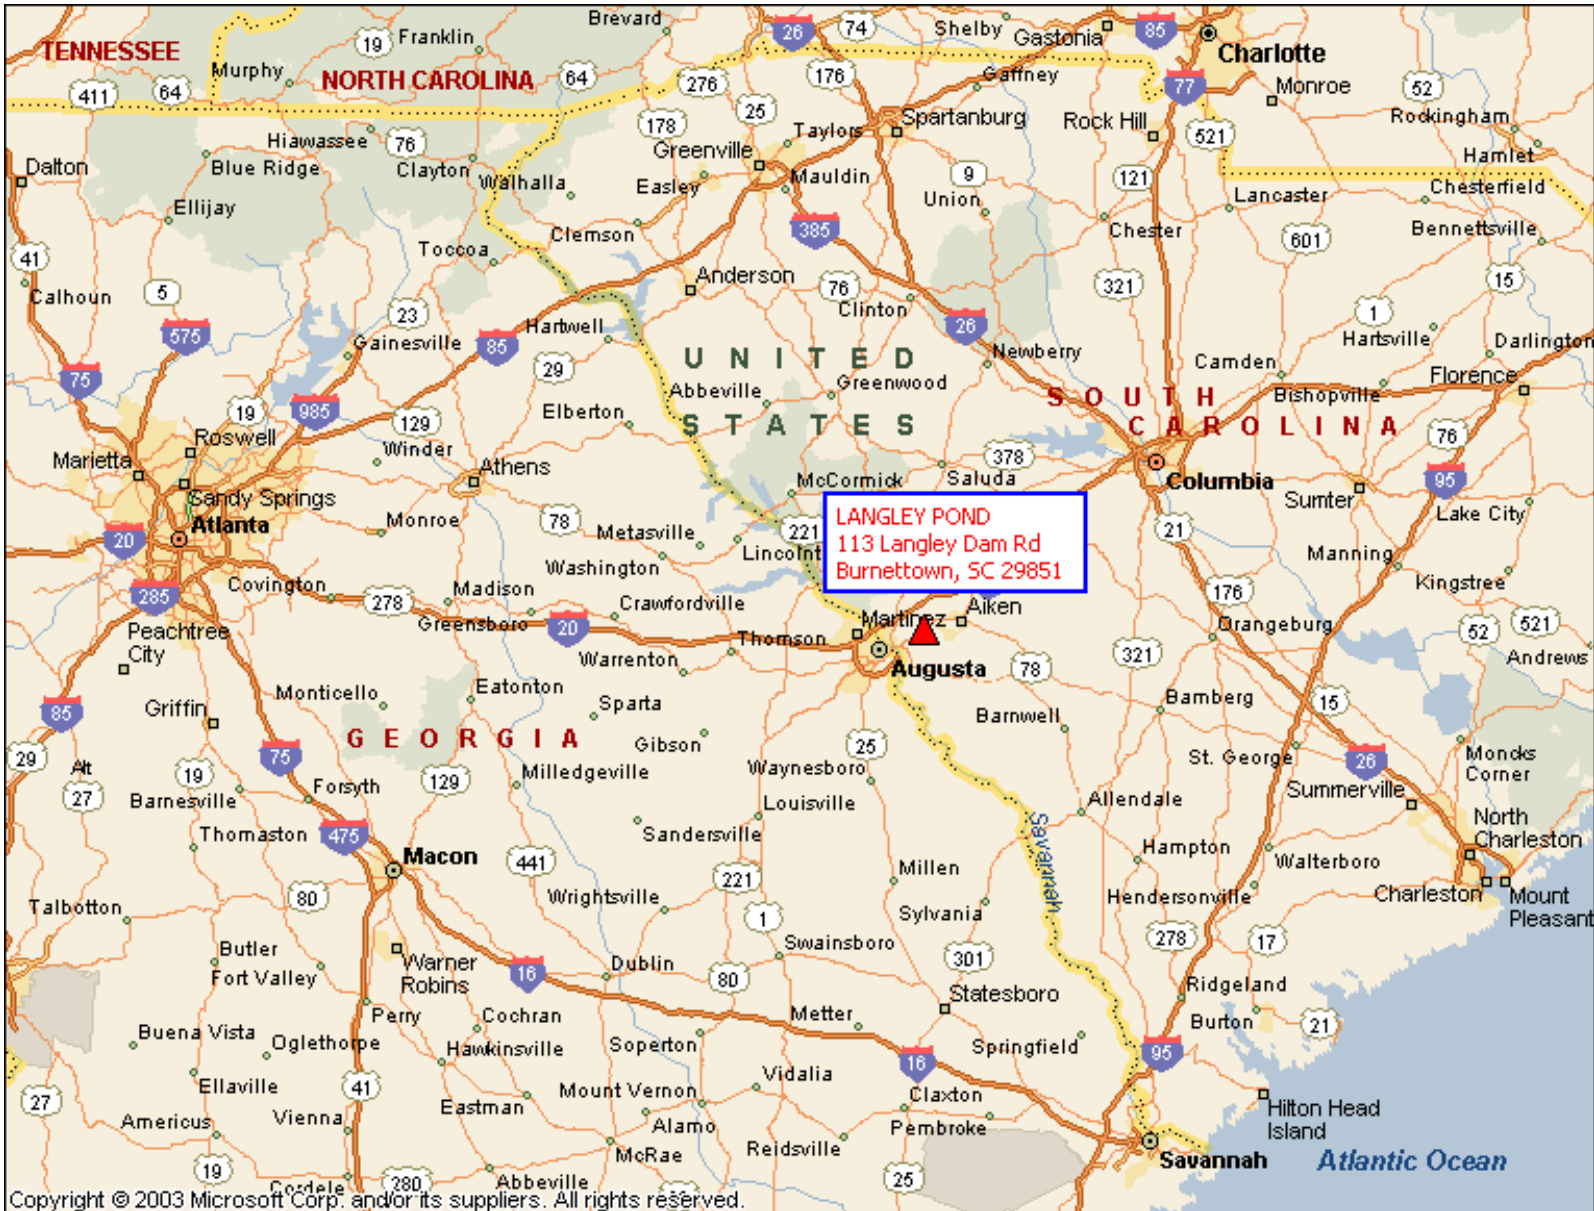

LANGLEY POND TRIATHLONS General Directions

Copyright © 1988-2003 Microsoft Corp. and/or its suppliers. All rights reserved. <http://www.microsoft.com/mappoint> © Copyright 2002 by Geographic Data Technology, Inc. All rights reserved. © 2002 Navigation Technologies. All rights reserved. This data includes information taken with permission from Canadian authorities © 1991-2002 Government of Canada (Statistics Canada and/or Geomatics Canada), all rights reserved.