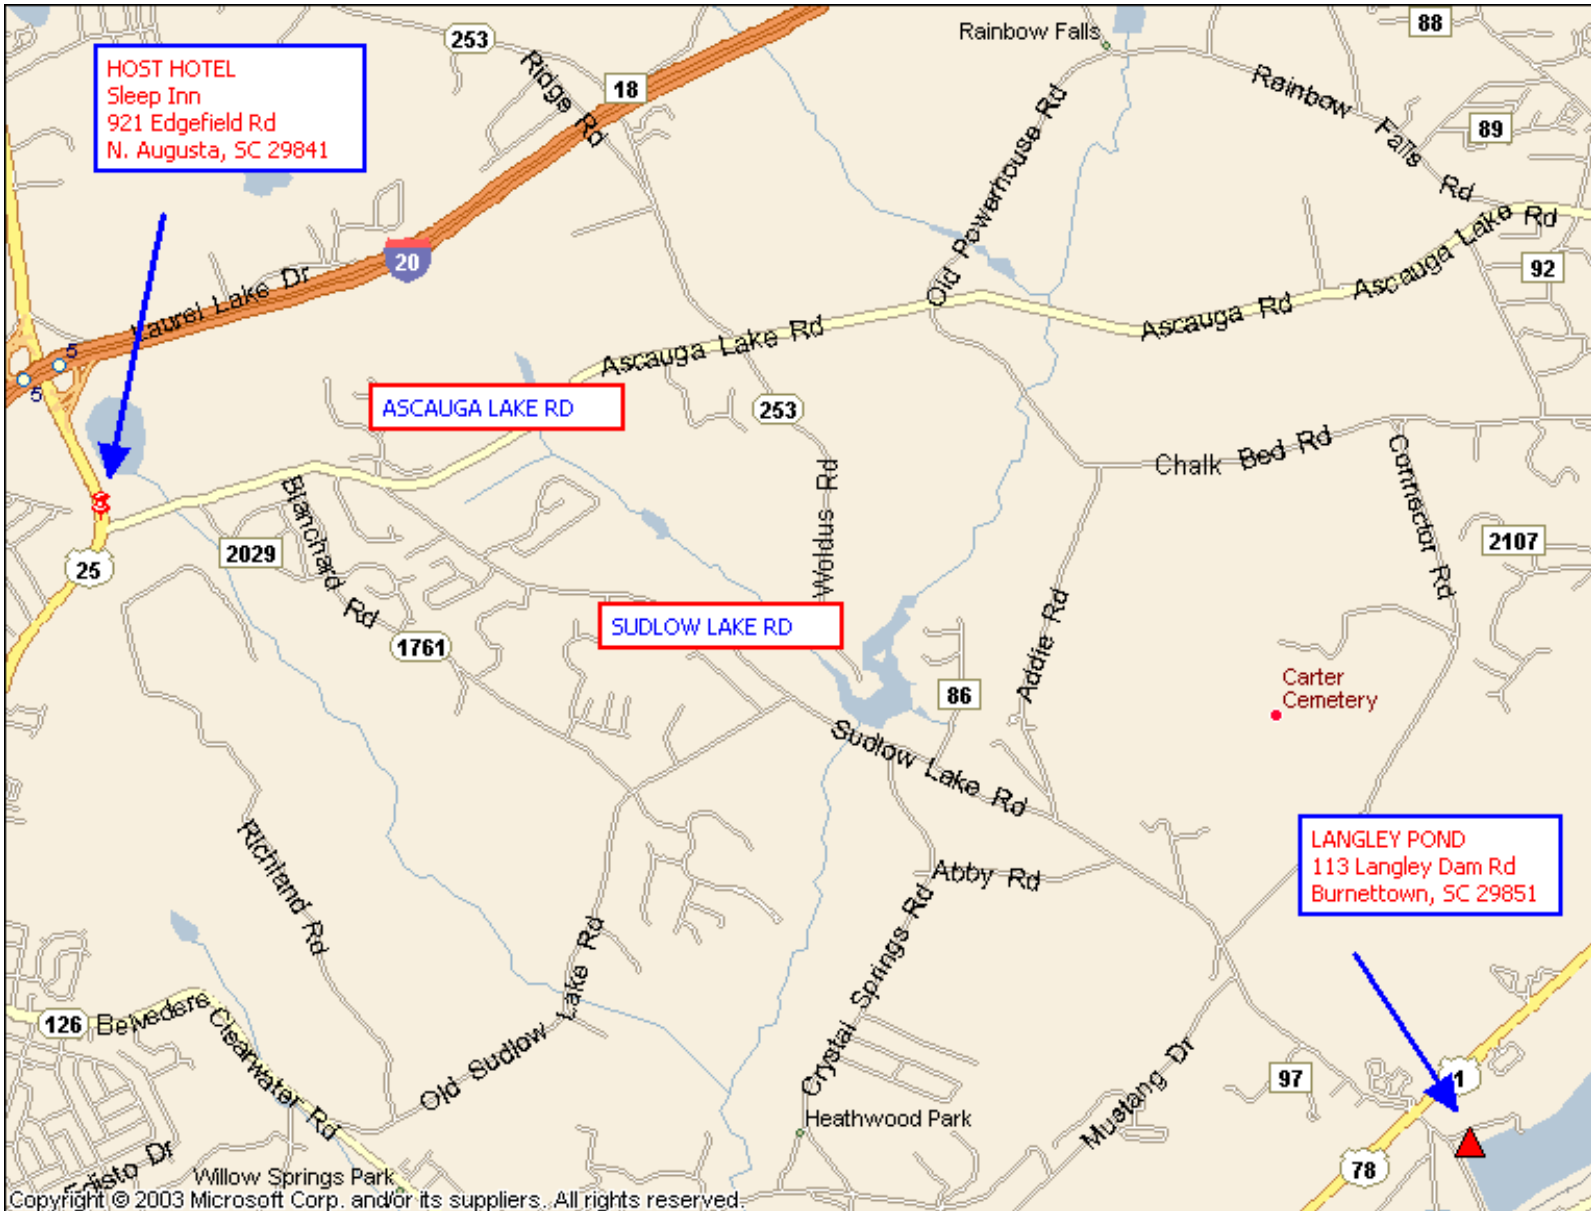

LANGLEY POND TRIATHLONS Host Hotel to Race Site Directions

Copyright © 1988-2003 Microsoft Corp. and/or its suppliers. All rights reserved. <http://www.microsoft.com/mappoint> © Copyright 2002 by Geographic Data Technology, Inc. All rights reserved. © 2002 Navigation Technologies. All rights reserved. This data includes information taken with permission from Canadian authorities © 1991-2002 Government of Canada (Statistics Canada and/or Geomatics Canada), all rights reserved.