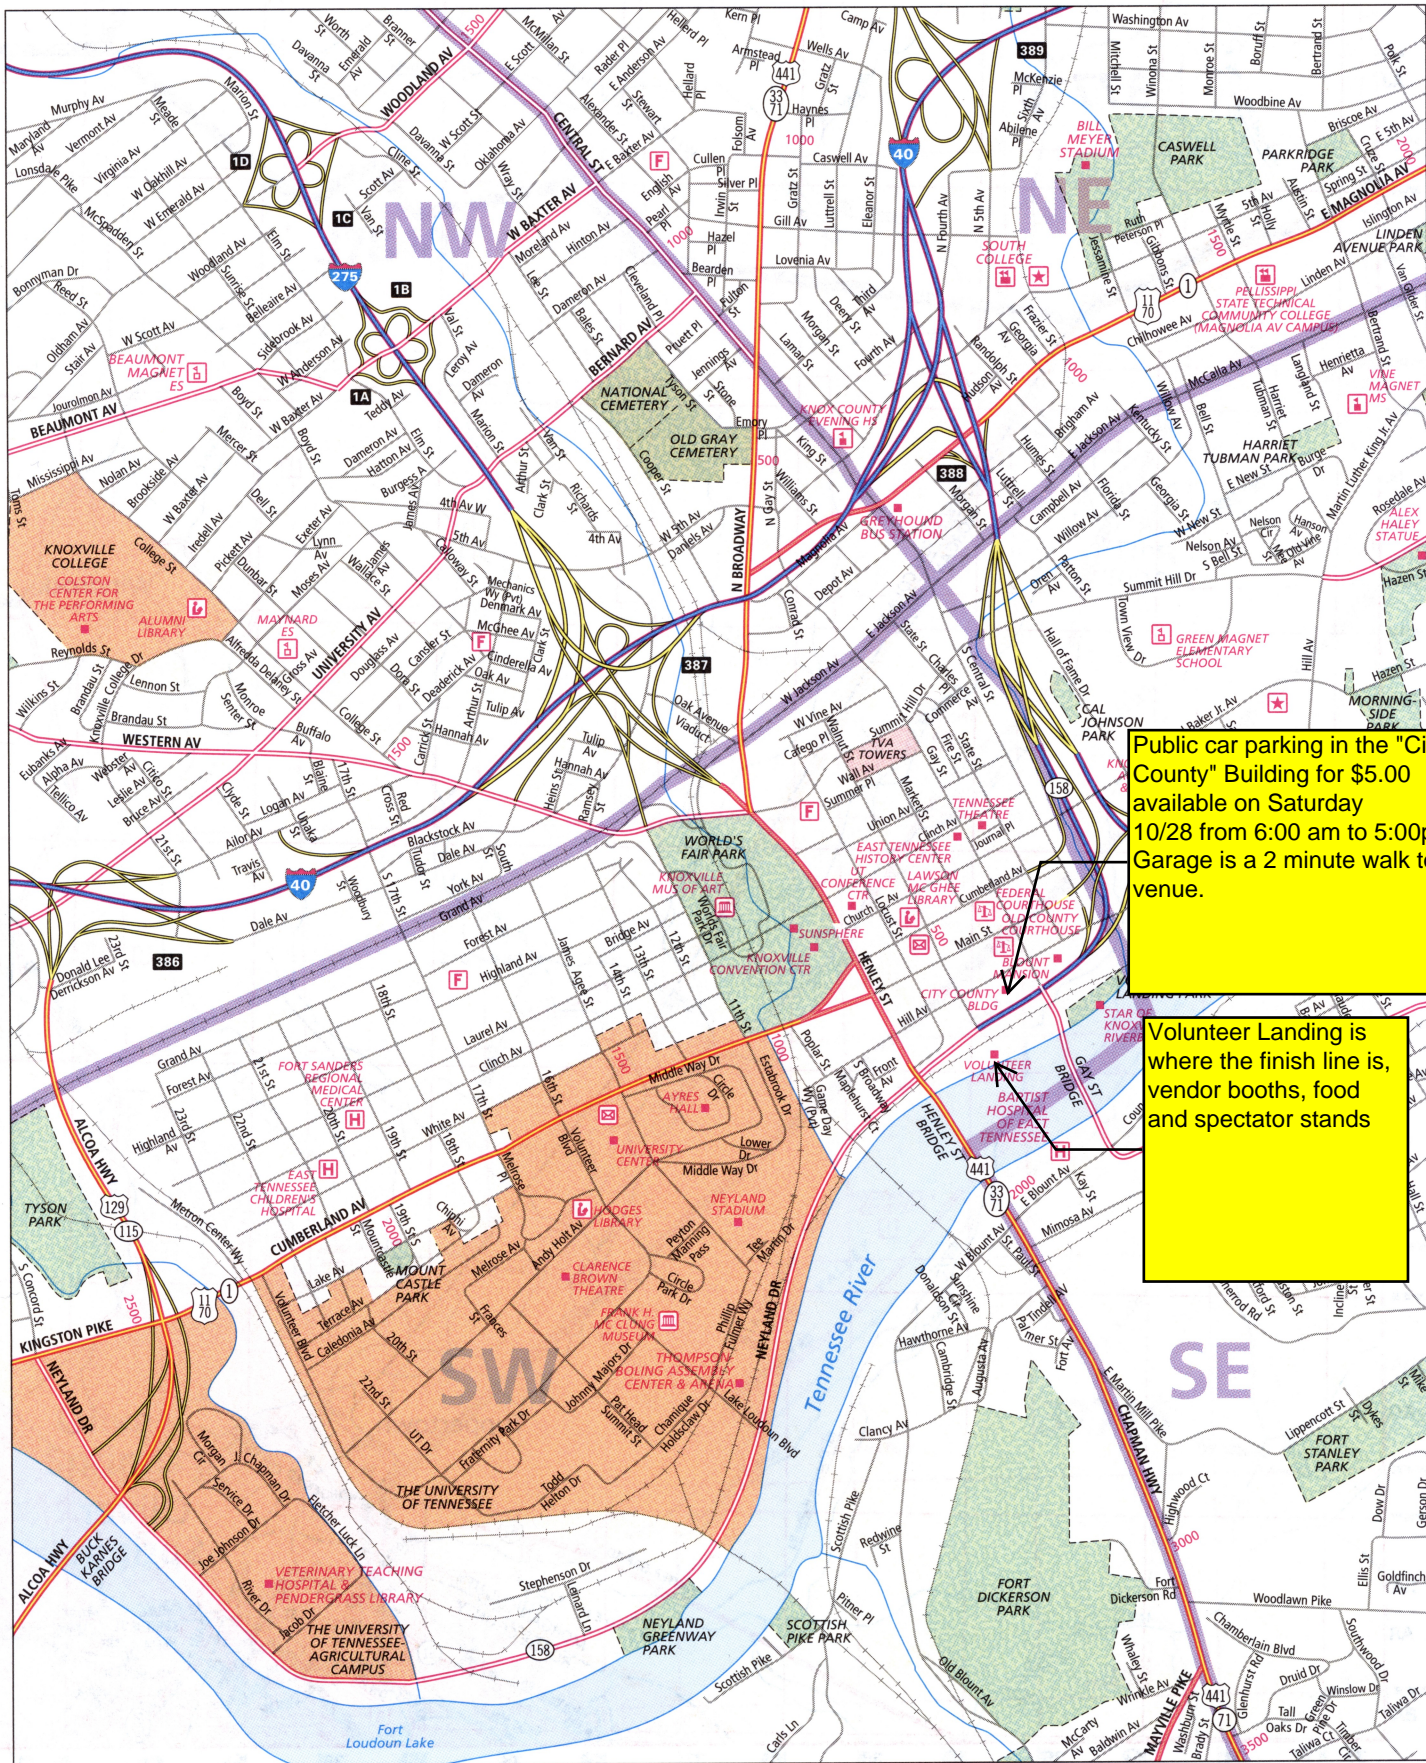

1:21,121
1 in. = 0.33 mile

DOWNTOWN KNOXVILLE

Public car parking in the "City County" Building for \$5.00 available on Saturday 10/28 from 6:00 am to 5:00pm Garage is a 2 minute walk to the venue.

Volunteer Landing is where the finish line is, vendor booths, food and spectator stands